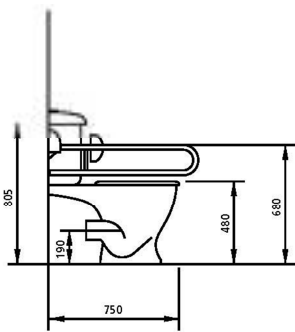

Contents of pack:

- 1 off White close coupled pan - 455mm high
- 1 off White push button cistern (bottom inlet)
- 1 off Push button cistern pack
- 1 off White seat (ring only)
- 1 off White wall hung basin 450 x 320mm
- 1 pair Basin hangers
- 1 off Chrome lever action spray mixer tap
- 1 off Chrome 32mm flush grated waste
- 1 off 32mm plastic bottle trap
- 5 off 600 x 35mm grab rails
- 1 off Hinged support rail including toilet roll holder

View on B-B

View on A-A

View on C-C

Plan of a typical installation

Doc M Push Button C/C