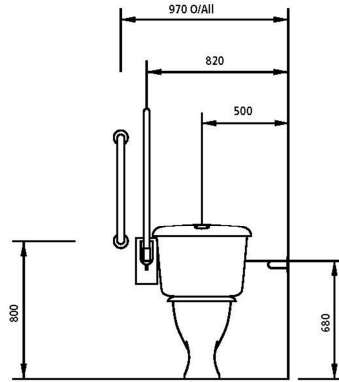

Contents of pack:

- 1 off White close coupled pan - 455mm high
- 1 off White push button cistern (bottom inlet)
- 1 off Push button cistern pack
- 1 off White seat (ring only)
- 1 off White wall hung basin 450 x 320mm
- 1 pair Basin hangers
- 1 off Chrome lever action spray mixer tap
- 1 off Chrome 32mm flush grated waste
- 1 off 32mm plastic bottle trap
- 5 off 600 x 35mm grab rails
- 1 off Hinged support rail including toilet roll holder

View on B-B

View on A-A

View on C-C

Plan of a typical installation

Doc M Push Button C/C