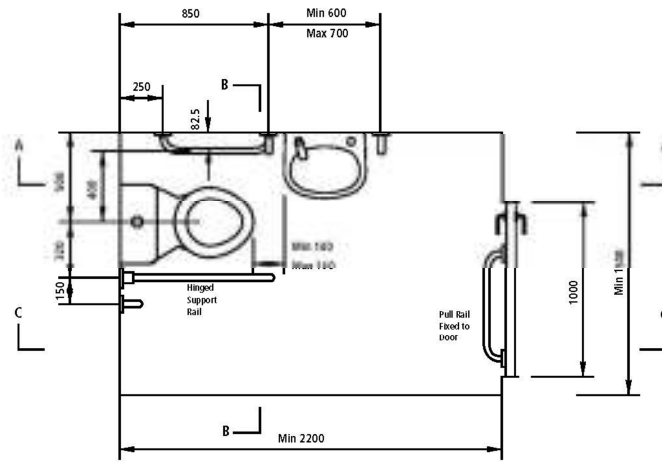

Contents of pack:

- 1 off White close coupled pan - 455mm high
- 1 off White push button cistern (bottom inlet)
- 1 off Push button cistern pack
- 1 off White seat (ring only)
- 1 off White wall hung basin 450 x 320mm
- 1 pair Basin hangers
- 1 off Chrome lever action spray mixer tap
- 1 off Chrome 32mm flush grated waste
- 1 off 32mm plastic bottle trap
- 5 off 600 x 35mm grab rails
- 1 off Hinged support rail including toilet roll holder

View on B-B

View on A-A

View on C-C

Plan of a typical installation

Doc M Push Button C/C