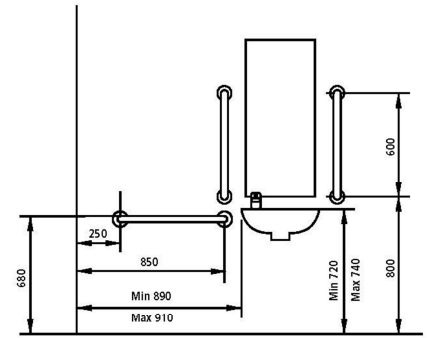

Contents of pack:

- 1 off White close coupled pan - 455mm high
- 1 off White push button cistern (bottom inlet)
- 1 off Push button cistern pack
- 1 off White seat (ring only)
- 1 off White wall hung basin 450 x 320mm
- 1 pair Basin hangers
- 1 off Chrome lever action spray mixer tap
- 1 off Chrome 32mm flush grated waste
- 1 off 32mm plastic bottle trap
- 5 off 600 x 35mm grab rails
- 1 off Hinged support rail including toilet roll holder

View on B-B

View on A-A

View on C-C

Plan of a typical installation

Doc M Push Button C/C