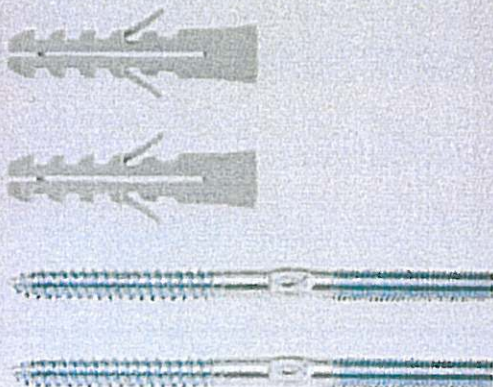

Wash Basin Fixing Set - WD 8 x 100

Use to fix small basins with large fixing holes to solid masonry walls. Can also be used to fix basins to partition walls where a timber frame has been built in to the cavity. For this application use the screw studs provided without the nylon wallplugs - a small pilot hole in the timber may ease installation.