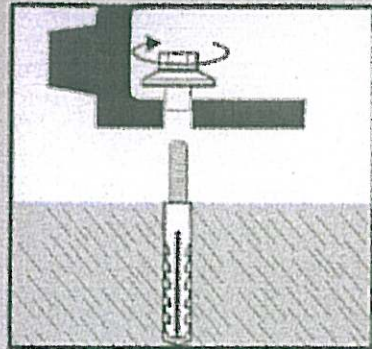

Wash Basin Fixing Set - WD 8 x 100

Use to fix small basins with large fixing holes to solid masonry walls. Can also be used to fix basins to partition walls where a timber frame has been built in to the cavity. For this application use the screw studs provided without the nylon wallplugs - a small pilot hole in the timber may ease installation.