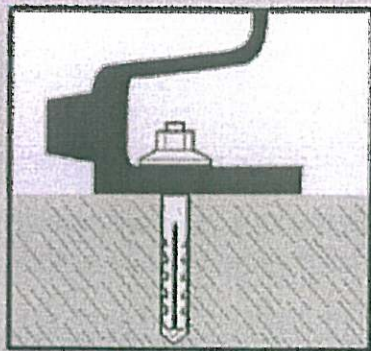

Wash Basin Fixing Set - WD 8 x 100

Use to fix small basins with large fixing holes to solid masonry walls. Can also be used to fix basins to partition walls where a timber frame has been built in to the cavity. For this application use the screw studs provided without the nylon wallplugs - a small pilot hole in the timber may ease installation.