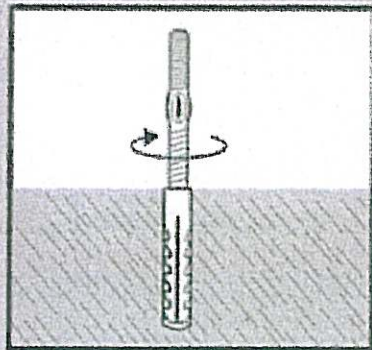

Wash Basin Fixing Set - WD 8 x 100

Use to fix small basins with large fixing holes to solid masonry walls. Can also be used to fix basins to partition walls where a timber frame has been built in to the cavity. For this application use the screw studs provided without the nylon wallplugs - a small pilot hole in the timber may ease installation.