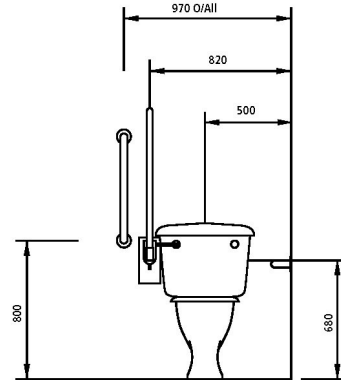

27.0215 – Grab rails (5 pack), White

Technical Drawing for Grab Rails only.

Eastbrook Road, Gloucester GL4 3DB
 Technical Helpline: 01452 317890
 email: technical@eastbrookco.com

Contents of pack:

- 1 off White close coupled pan - 455mm high
- 1 off White universal cistern with left or right handing (bottom inlet)
- 1 off Chrome spatula flushing lever handle
- 1 off White seat (ring only)
- 1 off White wall hung basin 450 x 320mm
- 1 pair Basin hangers
- 1 off Chrome lever action spray mixer tap
- 1 off Chrome 32mm flush grated waste
- 1 off 32mm plastic bottle trap
- 5 off 600 x 35mm grab rails
- 1 off Hinged support rail including toilet roll holder
 Claygate Stock Code 52.DMCL*

View on B-B

View on A-A

View on C-C

Plan of a typical installation