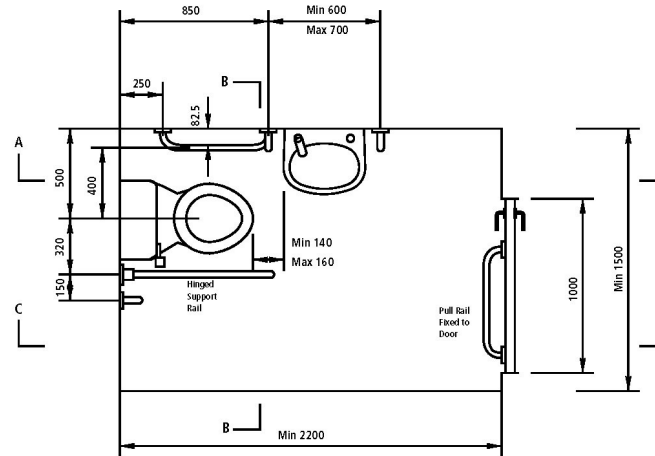

27.0215 – Grab rails (5 pack), White

Technical Drawing for Grab Rails only.

Eastbrook Road, Gloucester GL4 3DB
 Technical Helpline: 01452 317890
 email: technical@eastbrookco.com

Contents of pack:

- 1 off White close coupled pan - 455mm high
- 1 off White universal cistern with left or right handing (bottom inlet)
- 1 off Chrome spatula flushing lever handle
- 1 off White seat (ring only)
- 1 off White wall hung basin 450 x 320mm
- 1 pair Basin hangers
- 1 off Chrome lever action spray mixer tap
- 1 off Chrome 32mm flush grated waste
- 1 off 32mm plastic bottle trap
- 5 off 600 x 35mm grab rails
- 1 off Hinged support rail including toilet roll holder
 Claygate Stock Code 52.DMCL*

View on B-B

View on A-A

View on C-C

Plan of a typical installation