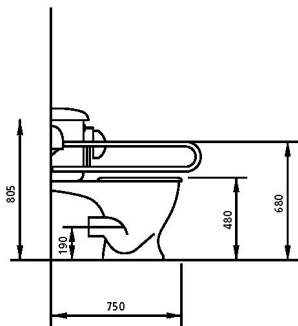

27.0215 – Grab rails (5 pack), White

Technical Drawing for Grab Rails only.

Eastbrook Road, Gloucester GL4 3DB
 Technical Helpline: 01452 317890
 email: technical@eastbrookco.com

Contents of pack:

- 1 off White close coupled pan - 455mm high
- 1 off White universal cistern with left or right handing (bottom inlet)
- 1 off Chrome spatula flushing lever handle
- 1 off White seat (ring only)
- 1 off White wall hung basin 450 x 320mm
- 1 pair Basin hangers
- 1 off Chrome lever action spray mixer tap
- 1 off Chrome 32mm flush grated waste
- 1 off 32mm plastic bottle trap
- 5 off 600 x 35mm grab rails
- 1 off Hinged support rail including toilet roll holder
 Claygate Stock Code 52.DMCL*

View on B-B

View on A-A

View on C-C

Plan of a typical installation