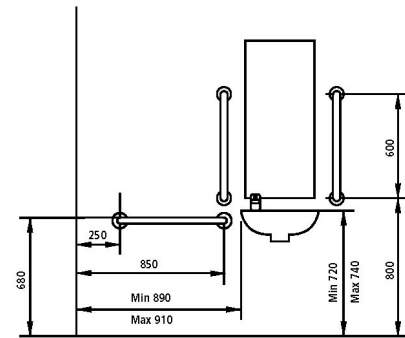

27.0215 – Grab rails (5 pack), White

Technical Drawing for Grab Rails only.

Eastbrook Road, Gloucester GL4 3DB
 Technical Helpline: 01452 317890
 email: technical@eastbrookco.com

Contents of pack:

- 1 off White close coupled pan - 455mm high
- 1 off White universal cistern with left or right handing (bottom inlet)
- 1 off Chrome spatula flushing lever handle
- 1 off White seat (ring only)
- 1 off White wall hung basin 450 x 320mm
- 1 pair Basin hangers
- 1 off Chrome lever action spray mixer tap
- 1 off Chrome 32mm flush grated waste
- 1 off 32mm plastic bottle trap
- 5 off 600 x 35mm grab rails
- 1 off Hinged support rail including toilet roll holder
 Claygate Stock Code 52.DMCL*

View on B-B

View on A-A

View on C-C

Plan of a typical installation