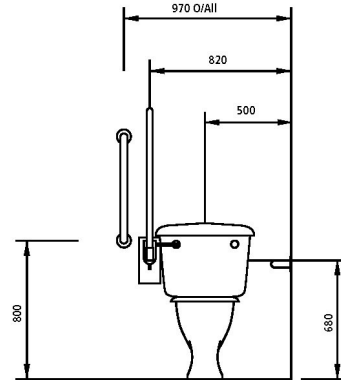

27.0219 – Grab rails (5 pack), White

Technical Drawing for Grab Rails only.

Eastbrook Road, Gloucester GL4 3DB

Technical Helpline: 01452 317890

email: technical@eastbrookco.com

Contents of pack:

- 1 off White close coupled pan - 455mm high
- 1 off White universal cistern with left or right handing (bottom inlet)
- 1 off Chrome spatula flushing lever handle
- 1 off White seat (ring only)
- 1 off White wall hung basin 450 x 320mm
- 1 pair Basin hangers
- 1 off Chrome lever action spray mixer tap
- 1 off Chrome 32mm flush grated waste
- 1 off 32mm plastic bottle trap
- 5 off 600 x 35mm grab rails
- 1 off Hinged support rail including toilet roll holder
Claygate Stock Code 52.DMCL*

View on B-B

View on A-A

View on C-C

Plan of a typical installation