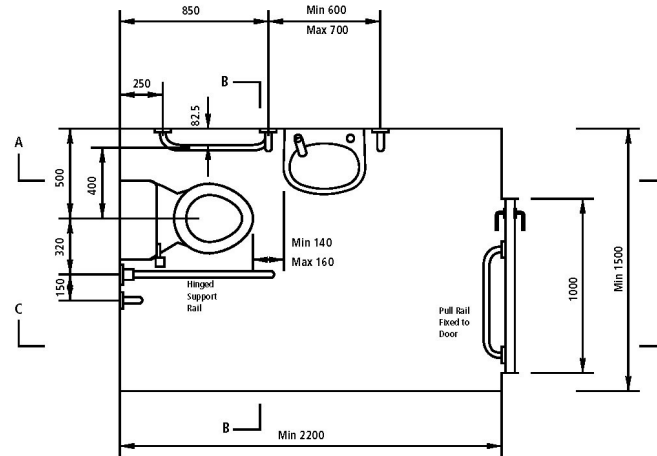

27.0219 – Grab rails (5 pack), White

Technical Drawing for Grab Rails only.

Eastbrook Road, Gloucester GL4 3DB

Technical Helpline: 01452 317890

email: technical@eastbrookco.com

Contents of pack:

- 1 off White close coupled pan - 455mm high
- 1 off White universal cistern with left or right handing (bottom inlet)
- 1 off Chrome spatula flushing lever handle
- 1 off White seat (ring only)
- 1 off White wall hung basin 450 x 320mm
- 1 pair Basin hangers
- 1 off Chrome lever action spray mixer tap
- 1 off Chrome 32mm flush grated waste
- 1 off 32mm plastic bottle trap
- 5 off 600 x 35mm grab rails
- 1 off Hinged support rail including toilet roll holder
Claygate Stock Code 52.DMCL*

View on B-B

View on A-A

View on C-C

Plan of a typical installation