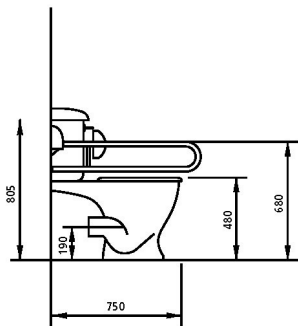

27.0219 – Grab rails (5 pack), White

Technical Drawing for Grab Rails only.

Eastbrook Road, Gloucester GL4 3DB

Technical Helpline: 01452 317890

email: technical@eastbrookco.com

Contents of pack:

- 1 off White close coupled pan - 455mm high
- 1 off White universal cistern with left or right handing (bottom inlet)
- 1 off Chrome spatula flushing lever handle
- 1 off White seat (ring only)
- 1 off White wall hung basin 450 x 320mm
- 1 pair Basin hangers
- 1 off Chrome lever action spray mixer tap
- 1 off Chrome 32mm flush grated waste
- 1 off 32mm plastic bottle trap
- 5 off 600 x 35mm grab rails
- 1 off Hinged support rail including toilet roll holder
Claygate Stock Code 52.DMCL*

View on B-B

View on A-A

View on C-C

Plan of a typical installation