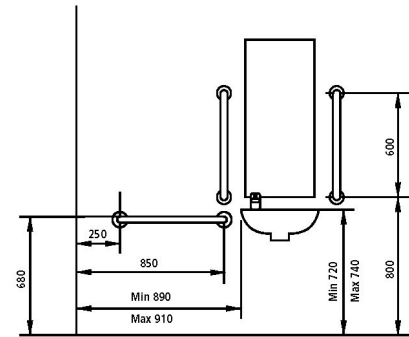

27.0219 – Grab rails (5 pack), White

Technical Drawing for Grab Rails only.

Eastbrook Road, Gloucester GL4 3DB

Technical Helpline: 01452 317890

email: technical@eastbrookco.com

Contents of pack:

- 1 off White close coupled pan - 455mm high
- 1 off White universal cistern with left or right handing (bottom inlet)
- 1 off Chrome spatula flushing lever handle
- 1 off White seat (ring only)
- 1 off White wall hung basin 450 x 320mm
- 1 pair Basin hangers
- 1 off Chrome lever action spray mixer tap
- 1 off Chrome 32mm flush grated waste
- 1 off 32mm plastic bottle trap
- 5 off 600 x 35mm grab rails
- 1 off Hinged support rail including toilet roll holder
Claygate Stock Code 52.DMCL*

View on B-B

View on A-A

View on C-C

Plan of a typical installation