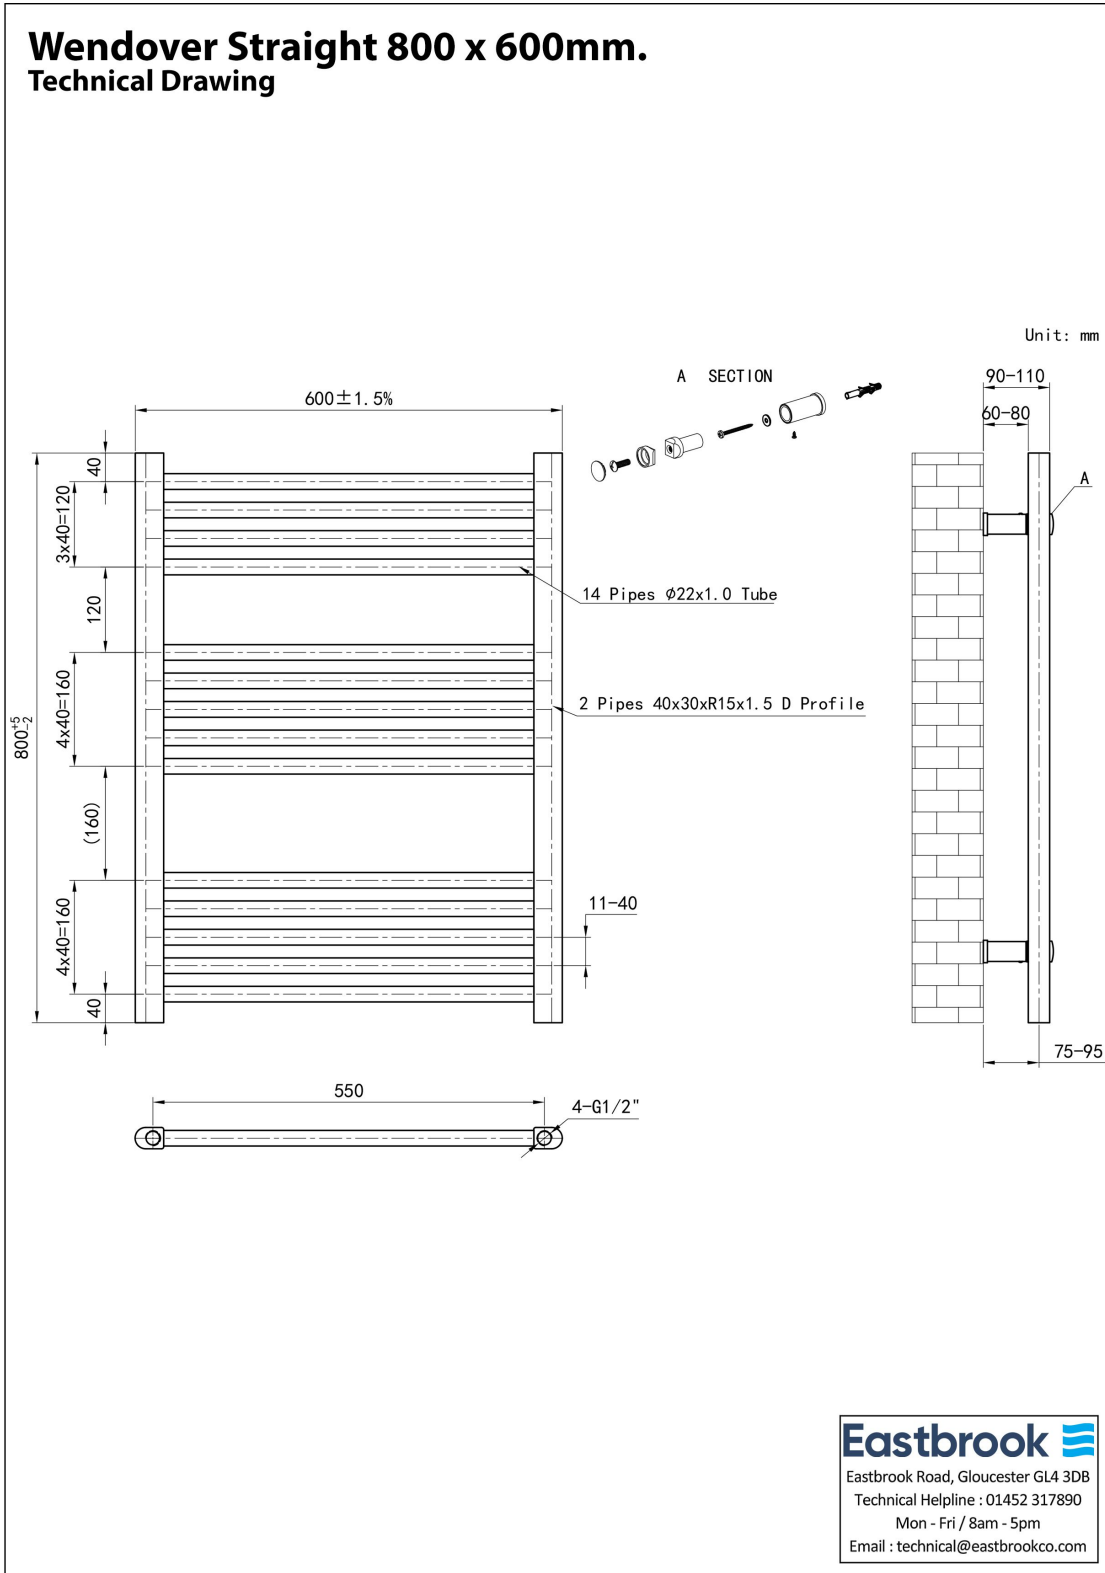

DATASHEET

Image

General Information

Product:	41.0638
Description:	Wendover Straight Multirail 800 x 600
Website Link:	(Click Here)
Product Type:	Towel Rail
Brand:	Eastbrook Company
Colour:	Matt Anthracite
Material:	Mild Steel
Height (mm):	800mm
Width (mm):	600mm
Net Weight (kg):	6.66kg
Product Range:	Wendover

Product Specifications

Warranty:	5 Year(s)
Supplied with fixings:	Yes
Orientation:	Vertical
BTU $\Delta T50^{\circ}\text{C}$:	1218
BTU $\Delta T60^{\circ}\text{C}$:	1559
Watts $\Delta T50^{\circ}\text{C}$:	357
Watts $\Delta T60^{\circ}\text{C}$:	457

Drawing

Wendover Straight 800 x 600mm. Technical Drawing

Eastbrook 
Eastbrook Road, Gloucester GL4 3DB
Technical Helpline : 01452 317890
Mon - Fri / 8am - 5pm
Email : technical@eastbrookco.com