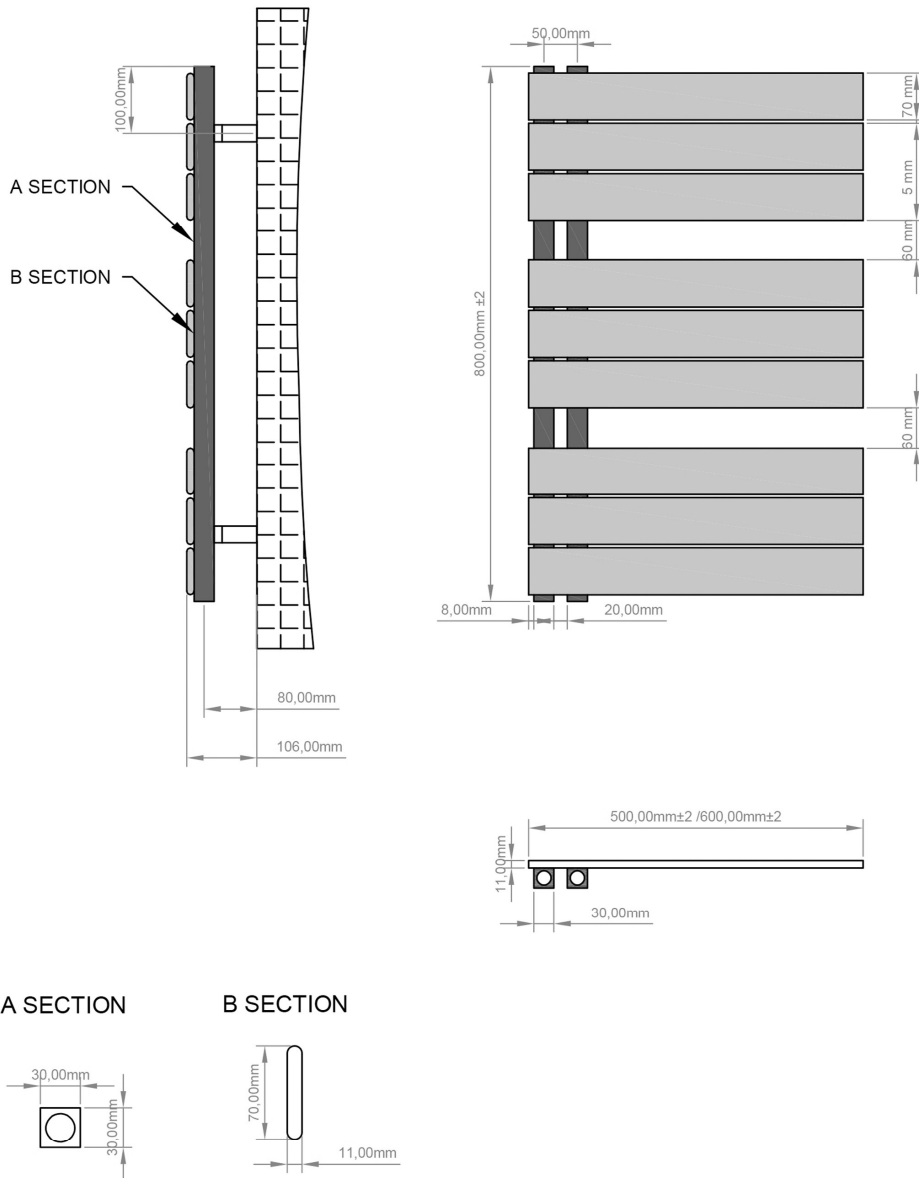

DATASHEET

Image

General Information

Product:	89.0631
Description:	Helmsley 800 x 600 Towel Rail
Website Link:	(Click Here)
Product Type:	Towel Rail
Brand:	Eastbrook Company
Colour:	Matt Anthracite
Material:	Mild Steel
Height (mm):	800mm
Width (mm):	600mm
Net Weight (kg):	11.59kg
Product Range:	Helmsley

Product Specifications

Warranty:	5 Year(s)
Supplied with fixings:	Yes
BTU $\Delta T50^{\circ}\text{C}$:	1349
BTU $\Delta T60^{\circ}\text{C}$:	1727
Watts $\Delta T50^{\circ}\text{C}$:	396
Watts $\Delta T60^{\circ}\text{C}$:	506

Drawing

Helmsley 800 x 500/600mm. Technical Drawing

scale: 1/2

Eastbrook 
Eastbrook Road, Gloucester GL4 3DB
Technical Helpline : 01452 317890
Mon - Fri / 8am - 5pm
Email : technical@eastbrookco.com