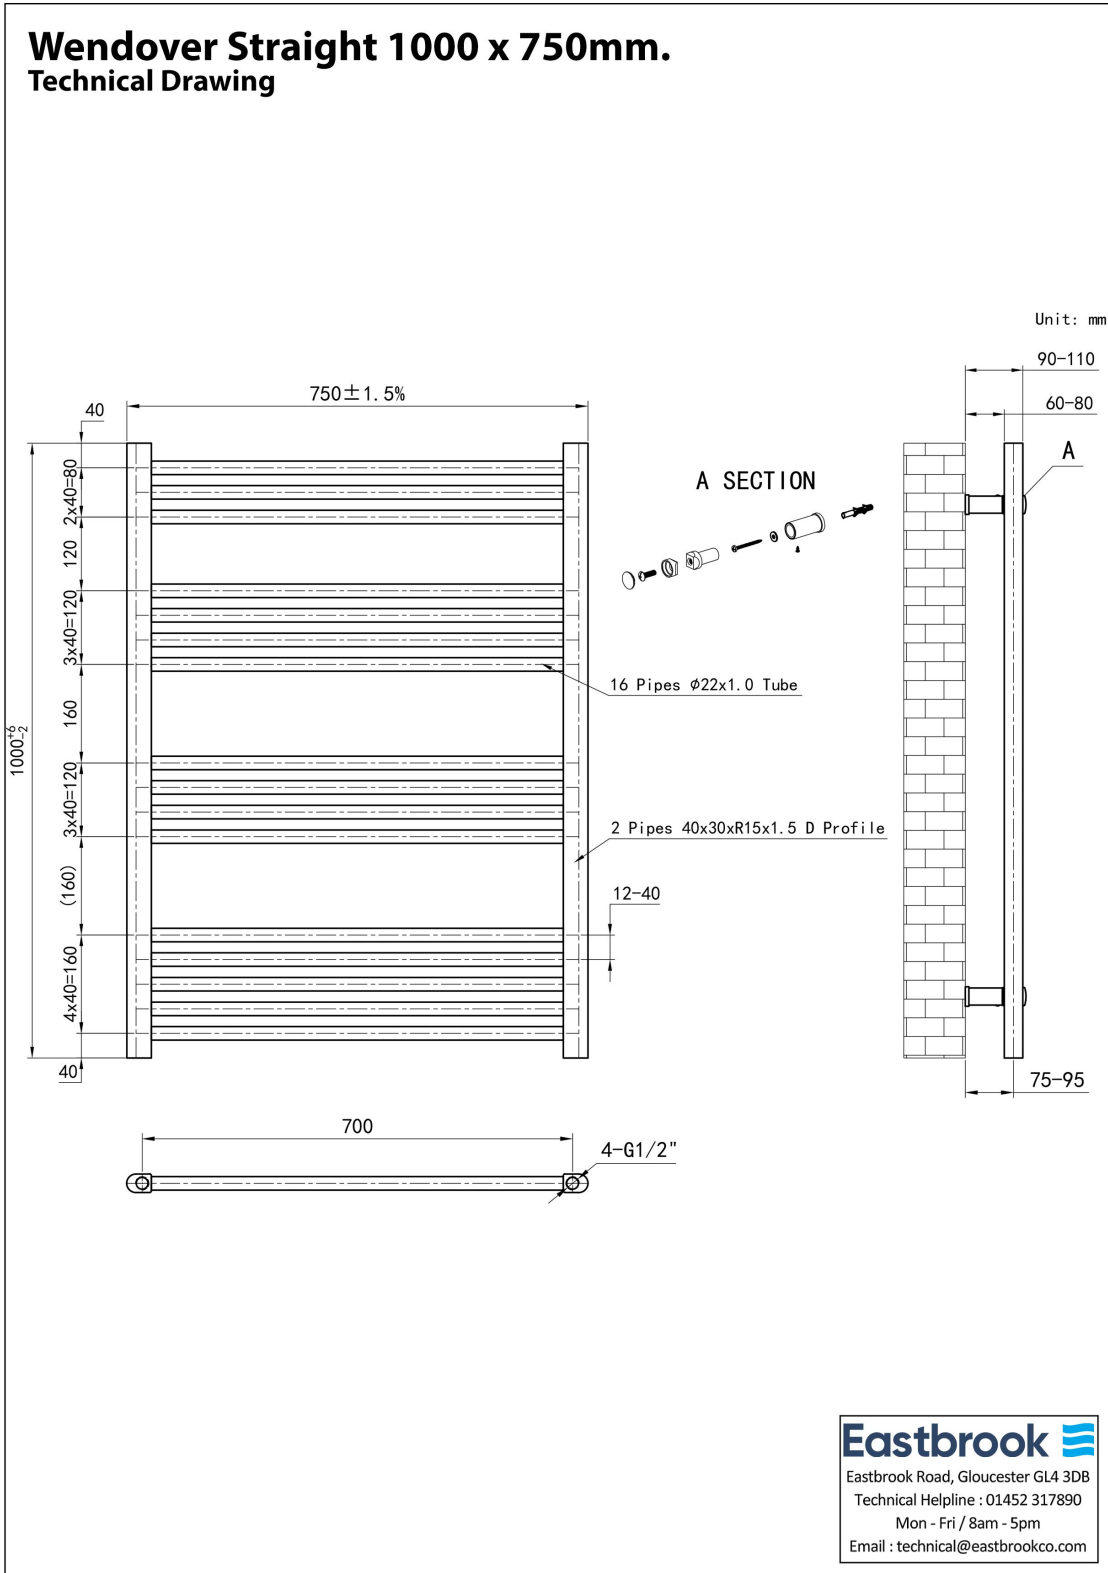

Drawing

Eastbrook
Eastbrook Road, Gloucester GL4 3DB
Technical Helpline : 01452 317890
Mon - Fri / 8am - 5pm
Email : technical@eastbrookco.com