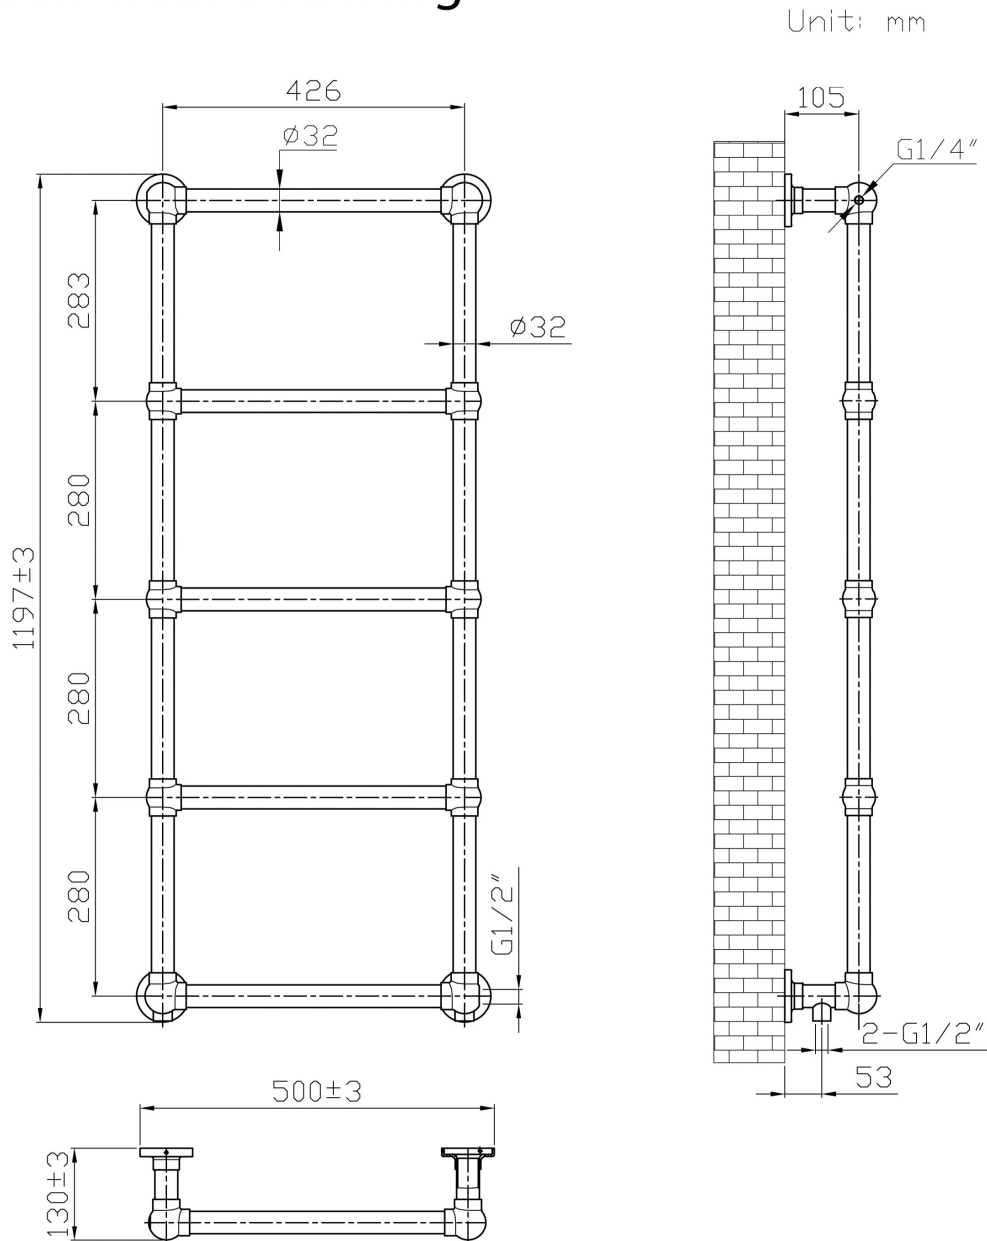

DATASHEET

Image

General Information

Product:	41.0439
Description:	Stour 1195 x 500
Website Link:	(Click Here)
Product Type:	Towel Rail
Brand:	Eastbrook Company
Colour:	Matt Anthracite
Material:	Mild Steel
Height (mm):	1195mm
Width (mm):	500mm
Net Weight (kg):	9.5kg
Product Range:	Stour

Product Specifications

Warranty:	5 Year(s)
Supplied with fixings:	Yes
Orientation:	Vertical
BTU $\Delta T50^{\circ}\text{C}$:	765
BTU $\Delta T60^{\circ}\text{C}$:	979
Watts $\Delta T50^{\circ}\text{C}$:	225
Watts $\Delta T60^{\circ}\text{C}$:	287

Drawing

Stour 1195 x 500mm. Technical Drawing

Tappings : 426mm.
Tappings from wall : 53mm.
Distance from wall : 130mm.

This product should be fitted by a fully qualified installer.

Eastbrook 
Eastbrook Road, Gloucester GL4 3DB
Technical Helpline : 01452 317890
Mon - Fri / 8am - 5pm
Email : technical@eastbrookco.com