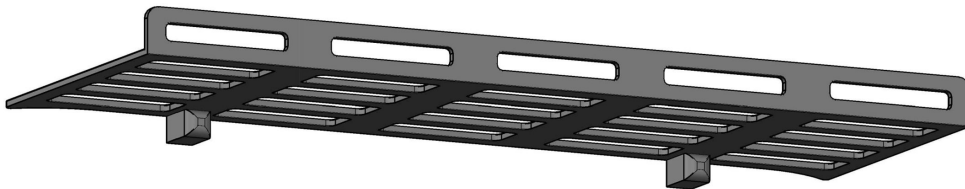

DATASHEET

Image

General Information

Product:	89.0450
Description:	Design Towel Shelf 280mm Withington/Peretti
Website Link:	(Click Here)
Product Type:	Clearance Towel Shelf
Brand:	Eastbrook Company
Colour:	Matt White
Material:	Mild Steel
Width (mm):	280mm
Net Weight (kg):	0.42kg
Product Range:	Universal

Product Specifications

Warranty:	1 Year(s)
-----------	-----------

Drawing

Design Towel Shelf Peretti / Withington 280 / 375 / 470mm. Technical Drawing

Eastbrook 
Eastbrook Road, Gloucester GL4 3DB
Technical Helpline : 01452 317890
Mon - Fri / 8am - 5pm
Email : technical@eastbrookco.com