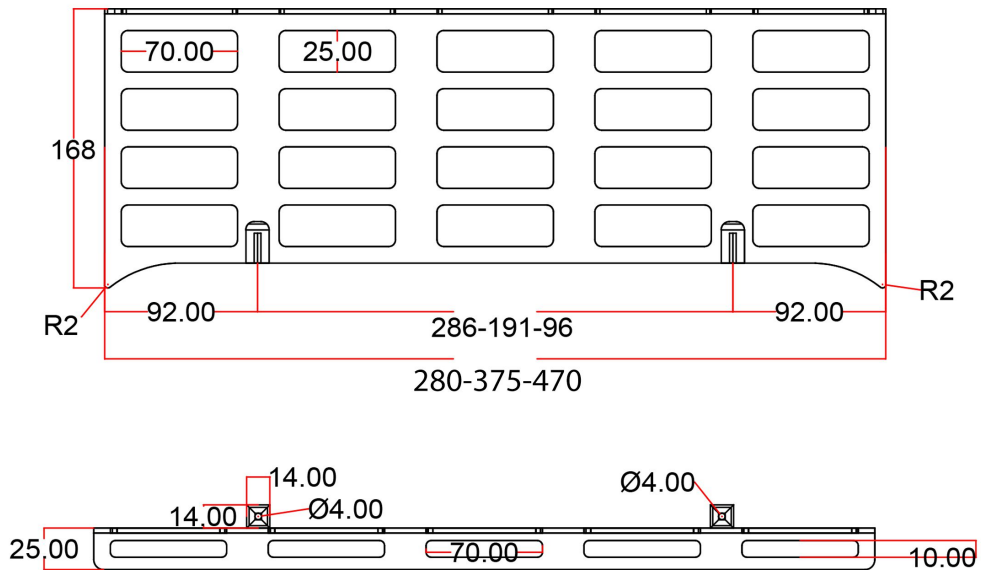

DATASHEET

Image

General Information

Product:	89.0450
Description:	Design Towel Shelf 280mm Withington/Peretti
Website Link:	(Click Here)
Product Type:	Clearance Towel Shelf
Brand:	Eastbrook Company
Colour:	Matt White
Material:	Mild Steel
Width (mm):	280mm
Net Weight (kg):	0.42kg
Product Range:	Universal

Product Specifications

Warranty:	1 Year(s)
-----------	-----------

Drawing

Design Towel Shelf Peretti / Withington 280 / 375 / 470mm. Technical Drawing

Eastbrook 
Eastbrook Road, Gloucester GL4 3DB
Technical Helpline : 01452 317890
Mon - Fri / 8am - 5pm
Email : technical@eastbrookco.com