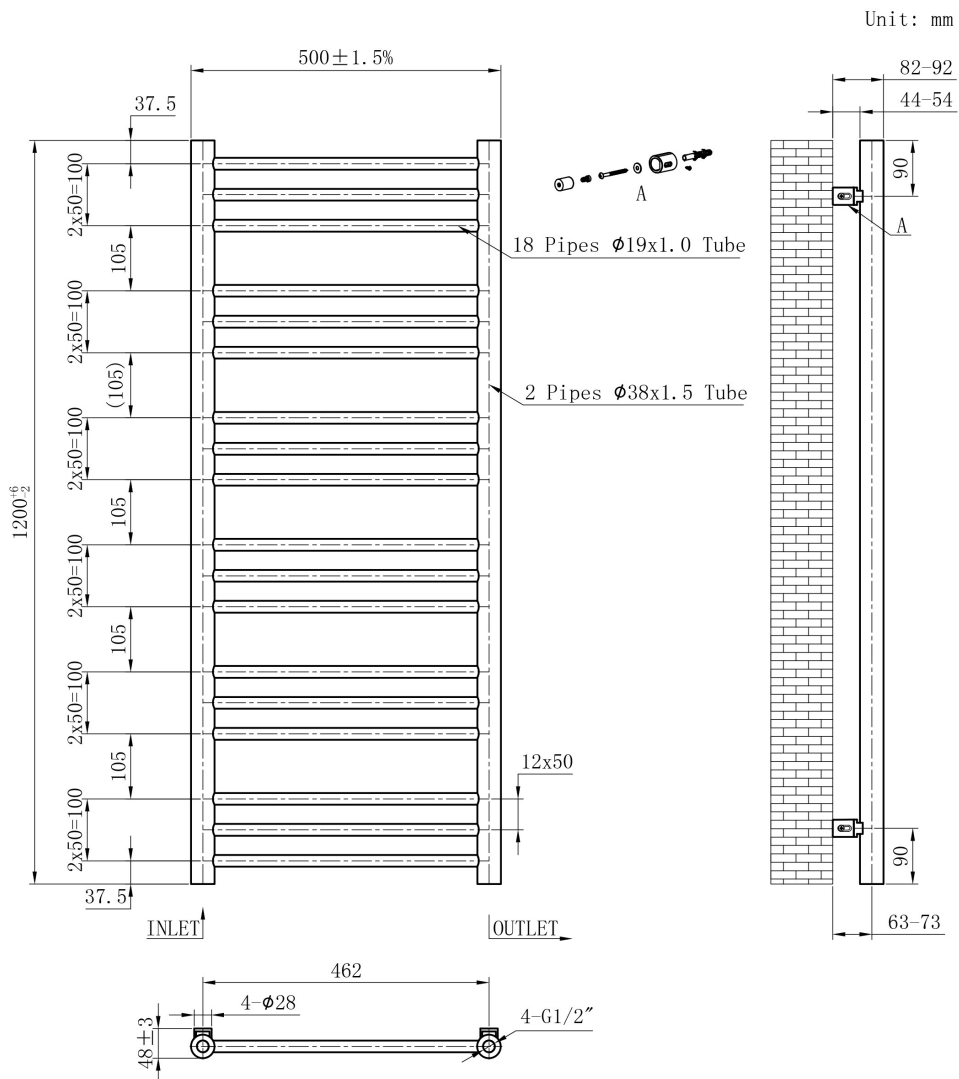

DATASHEET

Image

General Information

Product:	41.0149
Description:	Biava Round 1200x500
Website Link:	(Click Here)
Product Type:	Towel Rail
Brand:	Eastbrook Company
Colour:	Chrome
Material:	Mild Steel
Height (mm):	1200mm
Width (mm):	500mm
Net Weight (kg):	9.07kg
Product Range:	Biava Round

Product Specifications

Warranty:	5 Year(s)
Supplied with fixings:	Yes
BTU $\Delta T50^{\circ}\text{C}$:	1010
BTU $\Delta T60^{\circ}\text{C}$:	1269
Watts $\Delta T50^{\circ}\text{C}$:	296
Watts $\Delta T60^{\circ}\text{C}$:	372

Drawing

Biava Round Towel Rail 1200 x 500mm. Technical Drawing

Eastbrook 
Eastbrook Road, Gloucester GL4 3DB
Technical Helpline : 01452 317890
Mon - Fri / 8am - 5pm
Email : technical@eastbrookco.com