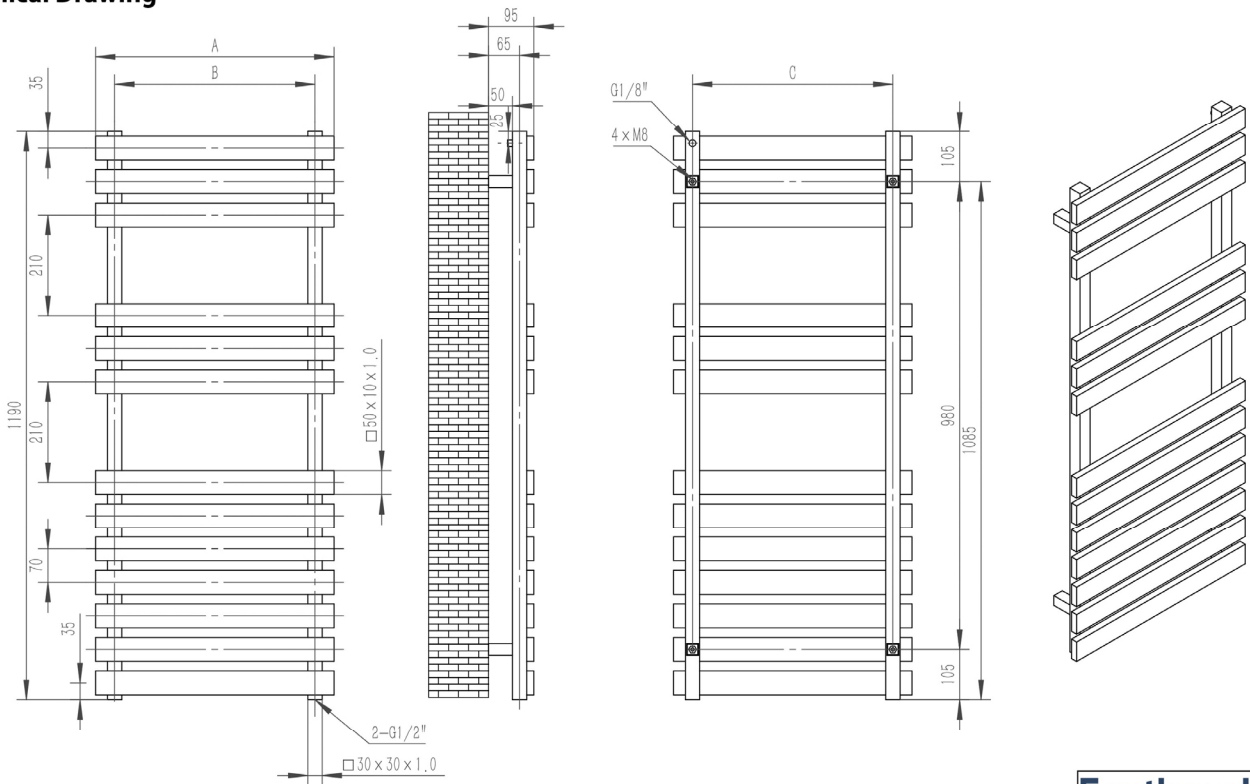

DATASHEET

Image

General Information

Product:	41.0253
Description:	Biava Flat Multirail 1190 x 600
Website Link:	(Click Here)
Product Type:	Clearance Towel Rail
Brand:	Eastbrook Company
Colour:	Polished Stainless Steel
Material:	Stainless Steel
Height (mm):	1190mm
Width (mm):	600mm
Net Weight (kg):	10.5kg
Product Range:	Biava Flat

Drawing

Biava Flat Stainless Steel Towel Rail
Technical Drawing

A	B	C
500	420	420
600	520	520

Eastbrook 
 Eastbrook Road, Gloucester GL4 3DB
 Technical Helpline : 01452 317890
 Mon - Fri / 8am - 5pm
 Email : technical@eastbrookco.com