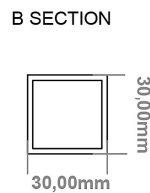

Drawing

Platani 1150 x 600mm. Technical Drawing

Eastbrook
Eastbrook Road, Gloucester GL4 3DB
Technical Helpline : 01452 317890
Mon - Fri / 8am - 5pm
Email : technical@eastbrookco.com