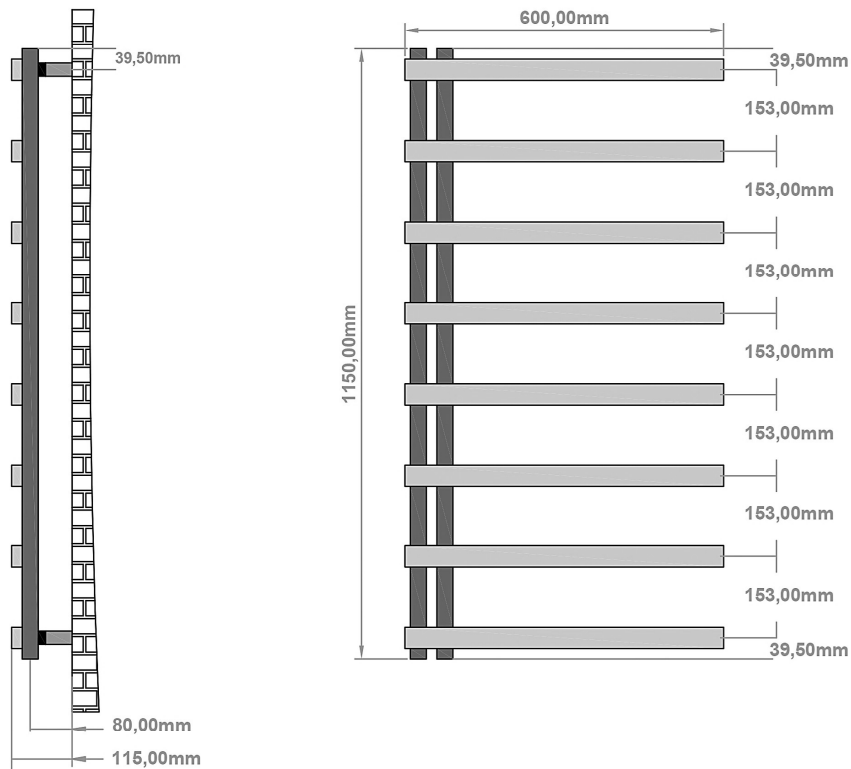

DATASHEET

Image

General Information

Product:	89.1331
Description:	Platani 1150 x 600mm Towel Rail
Website Link:	(Click Here)
Product Type:	Towel Rail
Brand:	Eastbrook Company
Colour:	Matt White
Material:	Mild Steel
Height (mm):	1150mm
Width (mm):	600mm
Net Weight (kg):	10.6kg
Product Range:	Platani

Product Specifications

Warranty:	5 Year(s)
Supplied with fixings:	Yes
BTU $\Delta T50^{\circ}\text{C}$:	1427
BTU $\Delta T60^{\circ}\text{C}$:	1826
Watts $\Delta T50^{\circ}\text{C}$:	418
Watts $\Delta T60^{\circ}\text{C}$:	535

Drawing

Platani 1150 x 600mm. Technical Drawing

Eastbrook 
Eastbrook Road, Gloucester GL4 3DB
Technical Helpline : 01452 317890
Mon - Fri / 8am - 5pm
Email : technical@eastbrookco.com