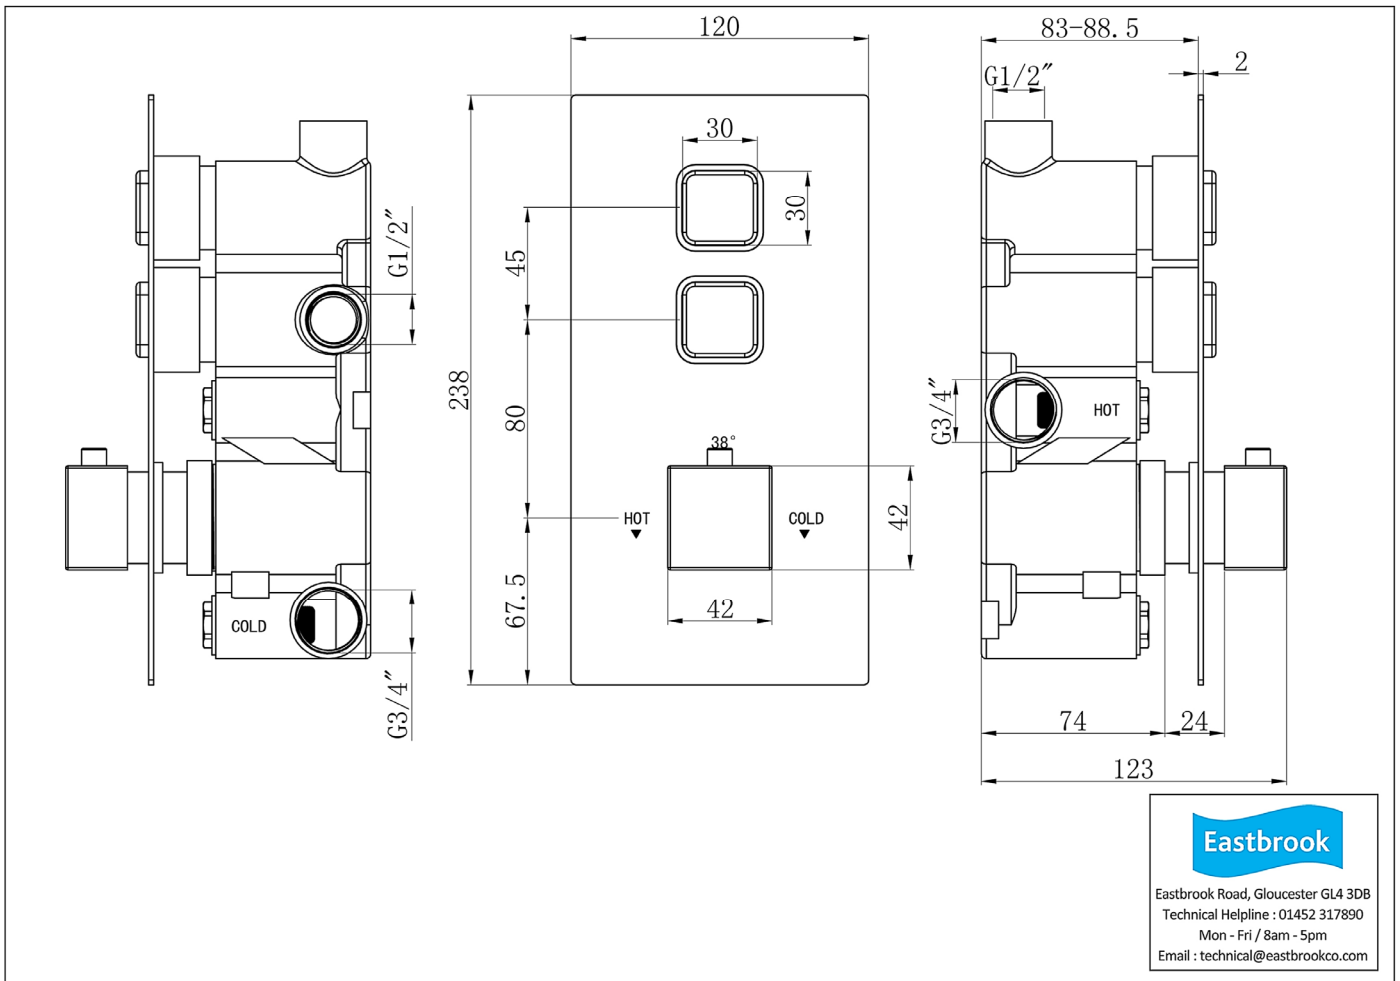

Drawing

Eastbrook

Eastbrook Road, Gloucester GL4 3DB
Technical Helpline : 01452 317890
Mon - Fri / 8am - 5pm
Email : technical@eastbrookco.com