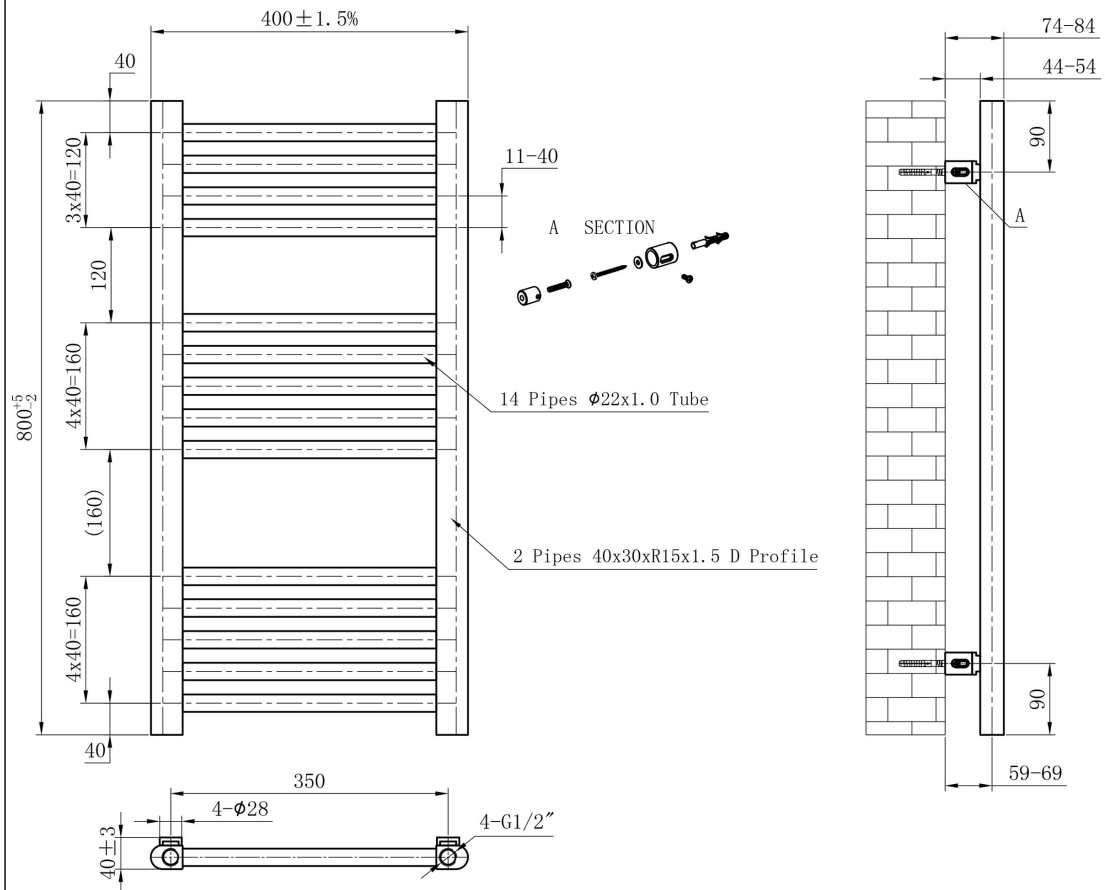

DATASHEET

Image

General Information

Product:	41.0856
Description:	Wendover Straight Multirail 800 x 400
Website Link:	(Click Here)
Product Type:	Towel Rail
Brand:	Eastbrook Company
Colour:	Black Gold
Material:	Mild Steel
Height (mm):	800mm
Width (mm):	400mm
Net Weight (kg):	4.83kg
Product Range:	Wendover

Product Specifications

Warranty:	5 Year(s)
Supplied with fixings:	Yes
Orientation:	Vertical
BTU $\Delta T50^{\circ}\text{C}$:	697
BTU $\Delta T60^{\circ}\text{C}$:	891
Watts $\Delta T50^{\circ}\text{C}$:	204
Watts $\Delta T60^{\circ}\text{C}$:	261
Number of Horizontal Bars:	14
Element Compatibility:	Yes For more details on compatible elements refer to our brochure.

Drawing

Wendover Straight Black Gold 800 x 400mm. Technical Drawing

Unit: mm

Eastbrook 
Eastbrook Road, Gloucester GL4 3DB
Technical Helpline : 01452 317890
Mon - Fri / 8am - 5pm
Email : technical@eastbrookco.com