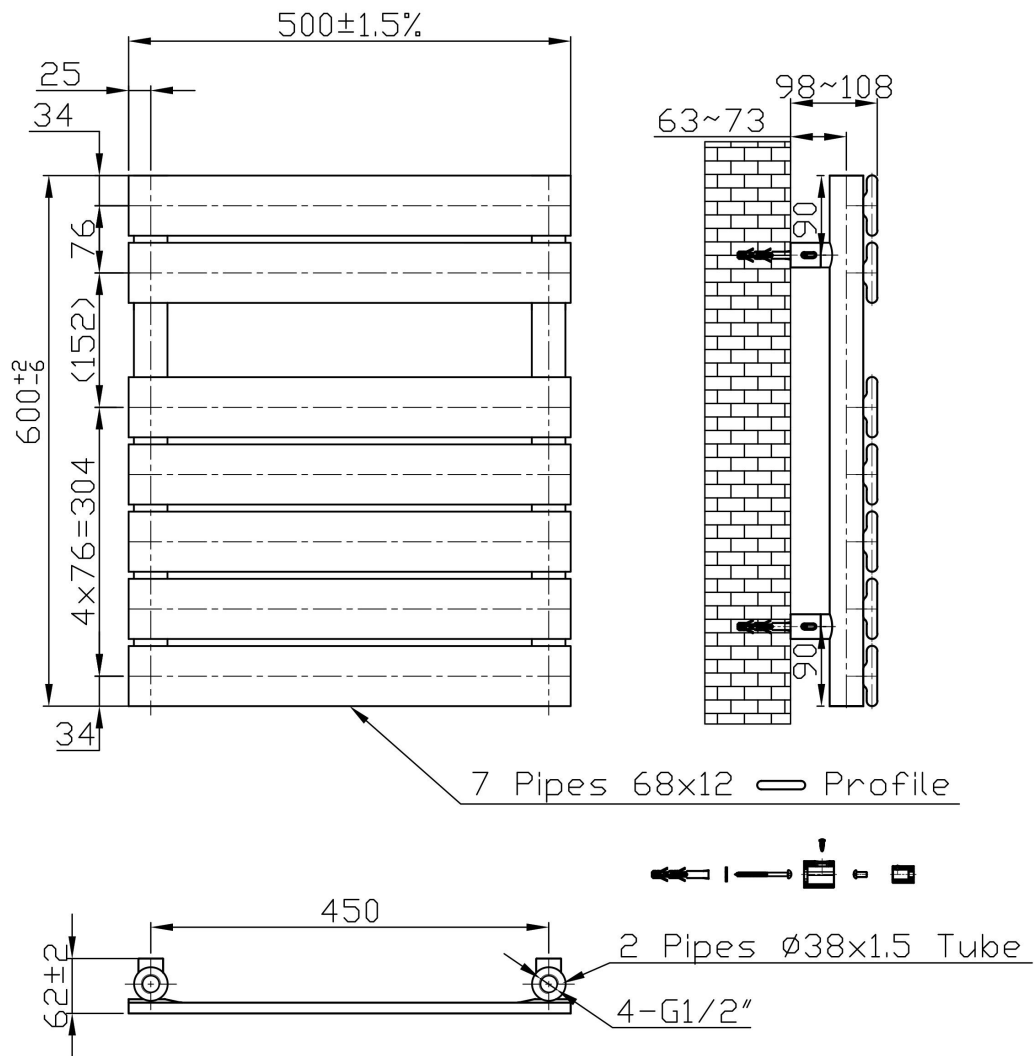

DATASHEET

Image

General Information

Product:	41.0184
Description:	Staverton Tube on Tube 600x500
Website Link:	(Click Here)
Product Type:	Towel Rail
Brand:	Eastbrook Company
Colour:	Chrome
Material:	Mild Steel
Height (mm):	600mm
Width (mm):	500mm
Net Weight (kg):	7.55kg
Product Range:	Staverton Tube on Tube Straight

Drawing

Staverton Tube on Tube Straight 600 x 500mm. Painted / Chrome Technical Drawing

Unit:mm

Eastbrook 
Eastbrook Road, Gloucester GL4 3DB
Technical Helpline : 01452 317890
Mon - Fri / 8am - 5pm
Email : technical@eastbrookco.com