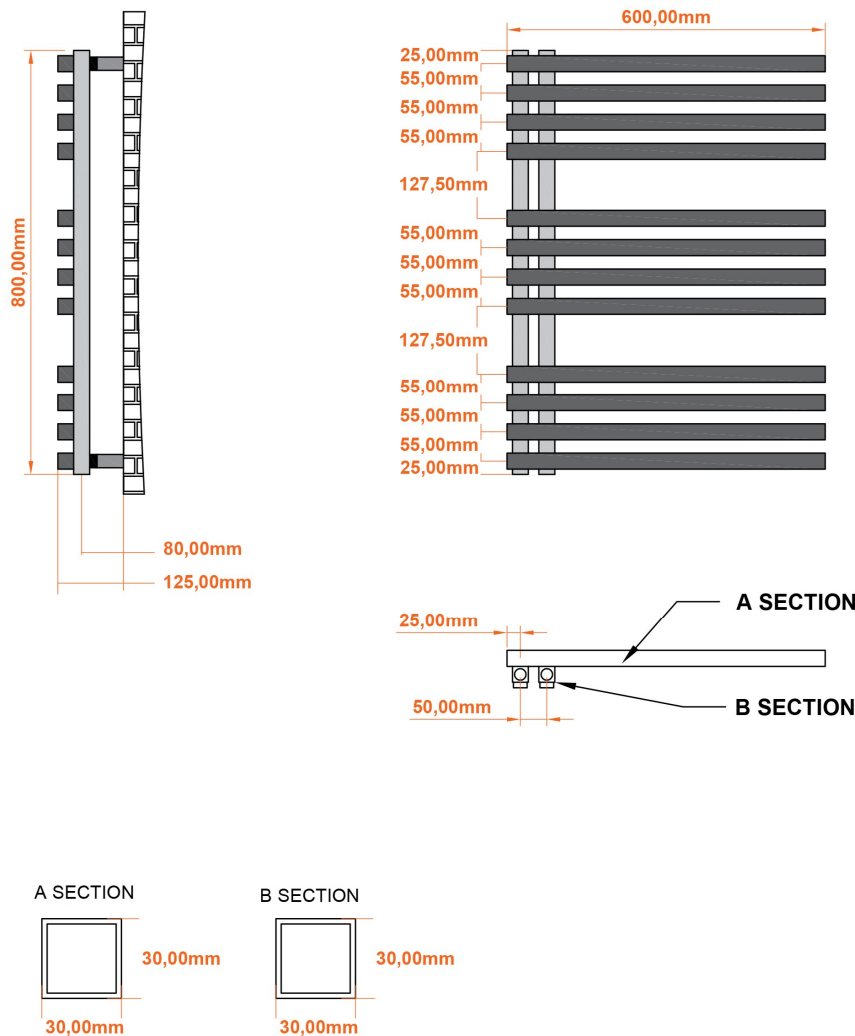

DATASHEET

Image

General Information

Product:	89.1371
Description:	Reinbach 800 x 600mm Towel Rail
Website Link:	(Click Here)
Product Type:	Towel Rail
Brand:	Eastbrook Company
Colour:	Matt Grey
Material:	Mild Steel
Height (mm):	800mm
Width (mm):	600mm
Net Weight (kg):	12.75kg
Product Range:	Reinbach

Product Specifications

Warranty:	5 Year(s)
Supplied with fixings:	Yes
BTU $\Delta T50^{\circ}\text{C}$:	1497
BTU $\Delta T60^{\circ}\text{C}$:	1890
Watts $\Delta T50^{\circ}\text{C}$:	439
Watts $\Delta T60^{\circ}\text{C}$:	554

Drawing

Reinbach 800 x 600mm. Technical Drawing

scale: 1/2

Eastbrook 
Eastbrook Road, Gloucester GL4 3DB
Technical Helpline : 01452 317890
Mon - Fri / 8am - 5pm
Email : technical@eastbrookco.com