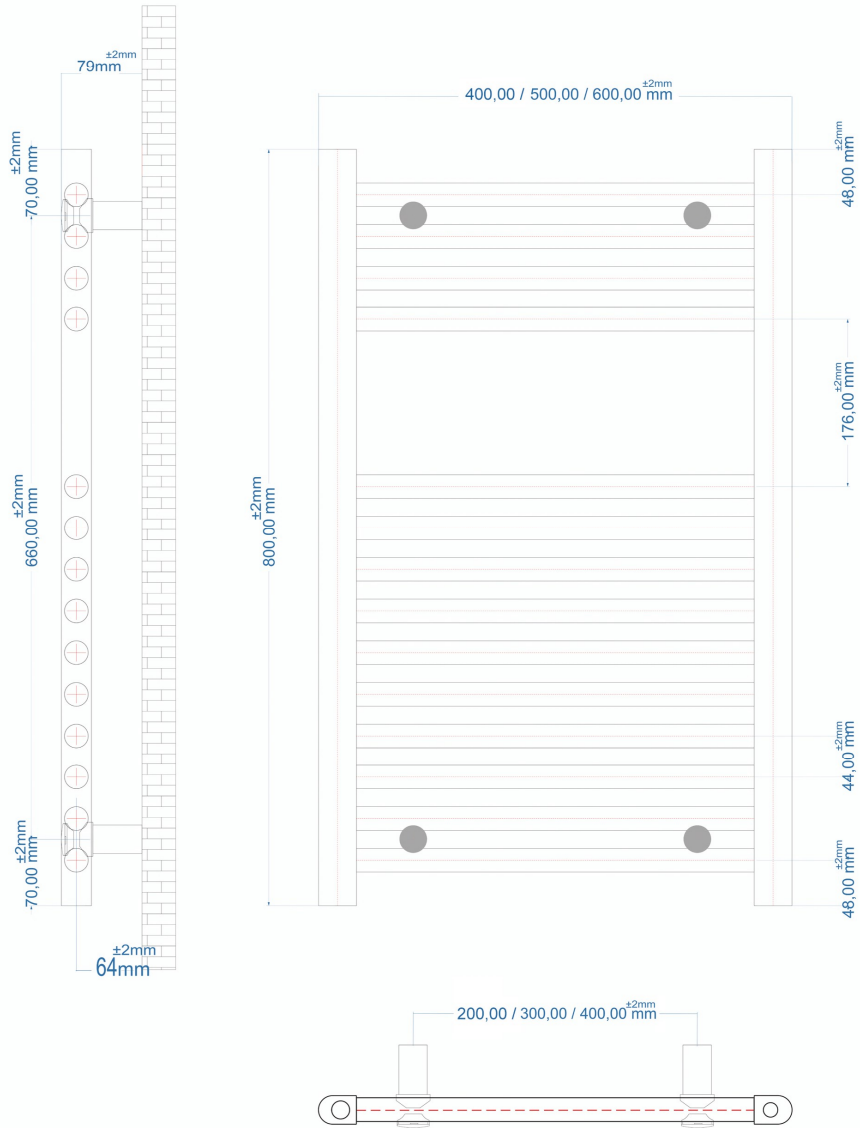

DATASHEET

Image

General Information

Product:	89.0575
Description:	Westward 800 x 400 Straight Multirail
Website Link:	(Click Here)
Product Type:	Towel Rail
Brand:	Eastbrook Company
Colour:	Gloss White
Material:	Mild Steel
Height (mm):	800mm
Width (mm):	400mm
Net Weight (kg):	5kg
Product Range:	Westward

Product Specifications

Warranty:	5 Year(s)
Supplied with fixings:	Yes
BTU $\Delta T50^{\circ}C$:	969
BTU $\Delta T60^{\circ}C$:	1221
Watts $\Delta T50^{\circ}C$:	284
Watts $\Delta T60^{\circ}C$:	358

Drawing

Westward Straight Towel Rail 800 x 400/500/600mm. Technical Drawing

Eastbrook 
Eastbrook Road, Gloucester GL4 3DB
Technical Helpline : 01452 317890
Mon - Fri / 8am - 5pm
Email : technical@eastbrookco.com