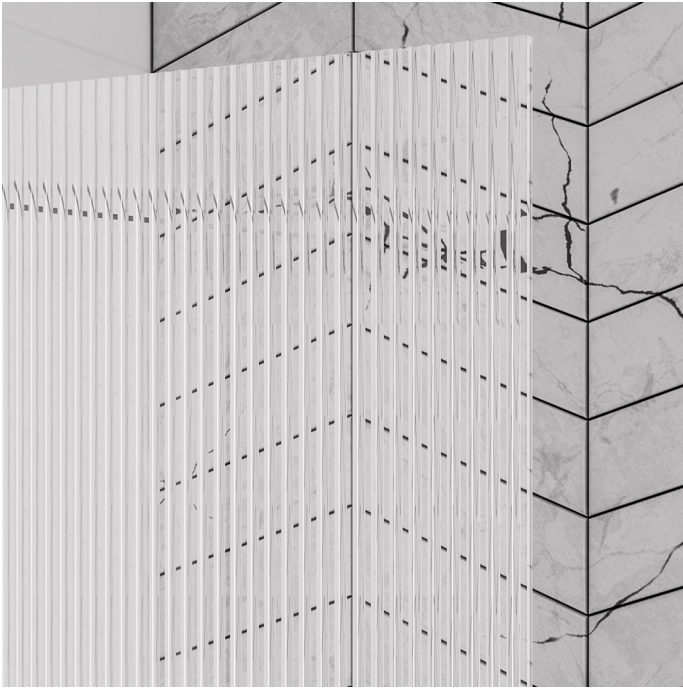

DATASHEET

Image

General Information

Product:	49.5101
Description:	5mm Straight bath screen in fluted glass L-H
Website Link:	(Click Here)
Product Type:	Fluted Bath Screens
Brand:	Eastbrook Company
Colour:	Chrome
Material:	Tempered Glass
Height (mm):	1400mm
Width (mm):	28mm
Length (mm):	800mm
Net Weight (kg):	16.3kg
Product Range:	Fluted

Product Specifications

Warranty:	10 Year(s)
Product Handing:	Left Hand
Easy Clean glass:	Yes
Finish:	Polished
Frameless:	Yes
Glass Thickness (mm):	5mm
Glass type:	Fluted Glass

Drawing