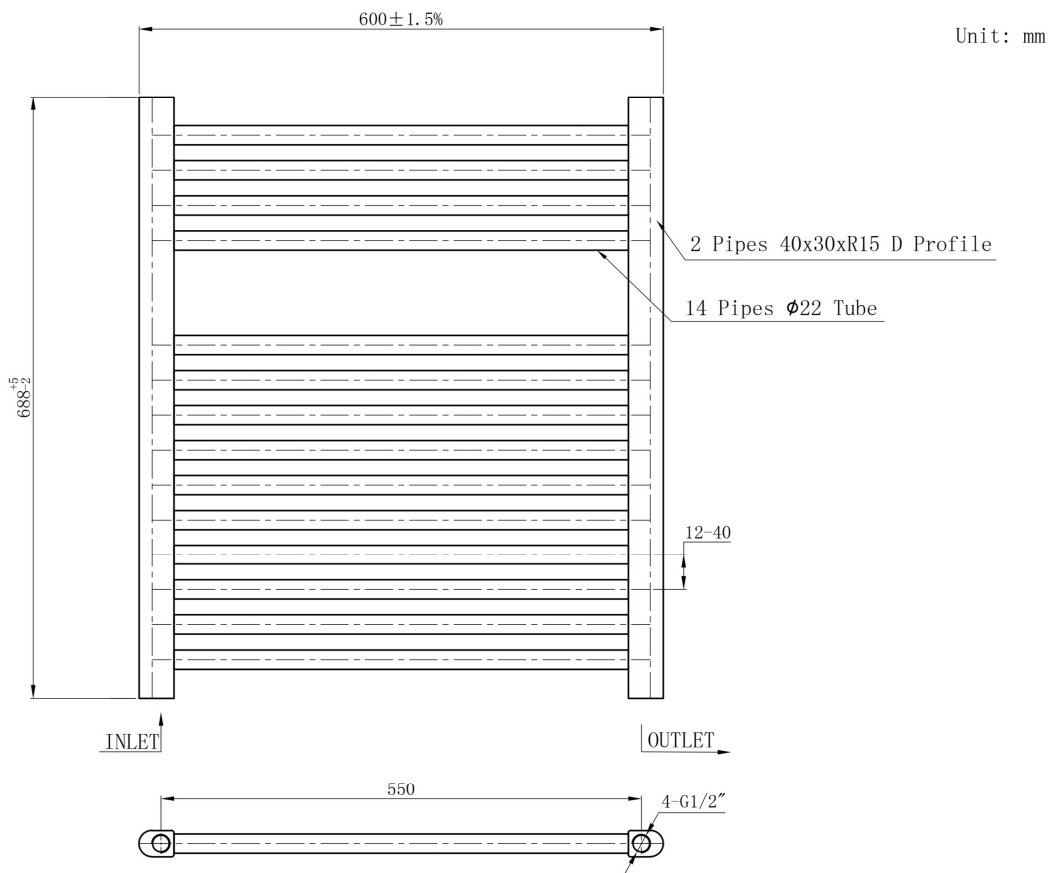

DATASHEET

Image

General Information

Product:	41.0270
Description:	Straight Biava Multirail 688 x 600
Website Link:	(Click Here)
Product Type:	Towel Rail
Brand:	Eastbrook Company
Colour:	Chrome
Material:	Mild Steel
Height (mm):	688mm
Width (mm):	600mm
Net Weight (kg):	6.59kg
Product Range:	Biava Multirail

Drawing

Biava Multirail Straight 688 x 600mm. Technical Drawing

Eastbrook 
Eastbrook Road, Gloucester GL4 3DB
Technical Helpline : 01452 317890
Mon - Fri / 8am - 5pm
Email : technical@eastbrookco.com