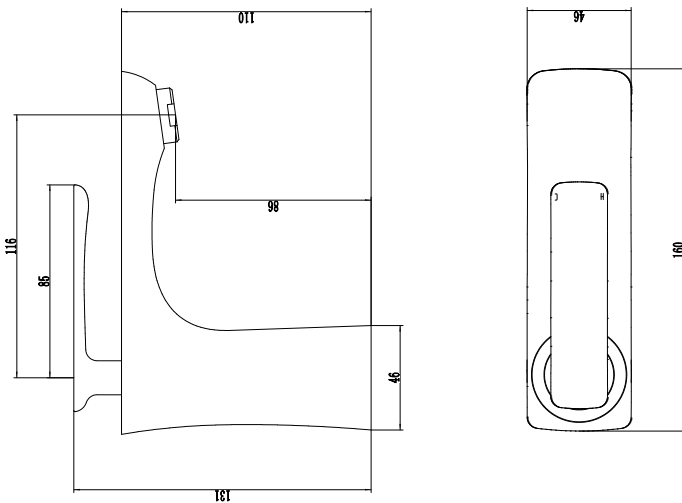

DATASHEET

Image

Drawing

General Information

Product:	93.0084
Description:	Helston Basin Mono (inc waste)
Website Link:	(Click Here)
Product Type:	Basin Taps
Brand:	Eastbrook Company
Colour:	Cappuccino
Material:	Powder coated brass
Height (mm):	131mm
Width (mm):	46mm
Length (mm):	160mm
Net Weight (kg) (kg):	1.33kg
Product Range:	Helston

Product Specifications

Warranty:	5 Year(s)
Finish:	Matt
Flow rate Litres/Min (1.0 bar):	8.8
Flow rate Litres/Min (2.0 bar):	12.1
Flow rate Litres/Min (3.0 bar):	14.8
Minimum Bar Pressure re-	0.5