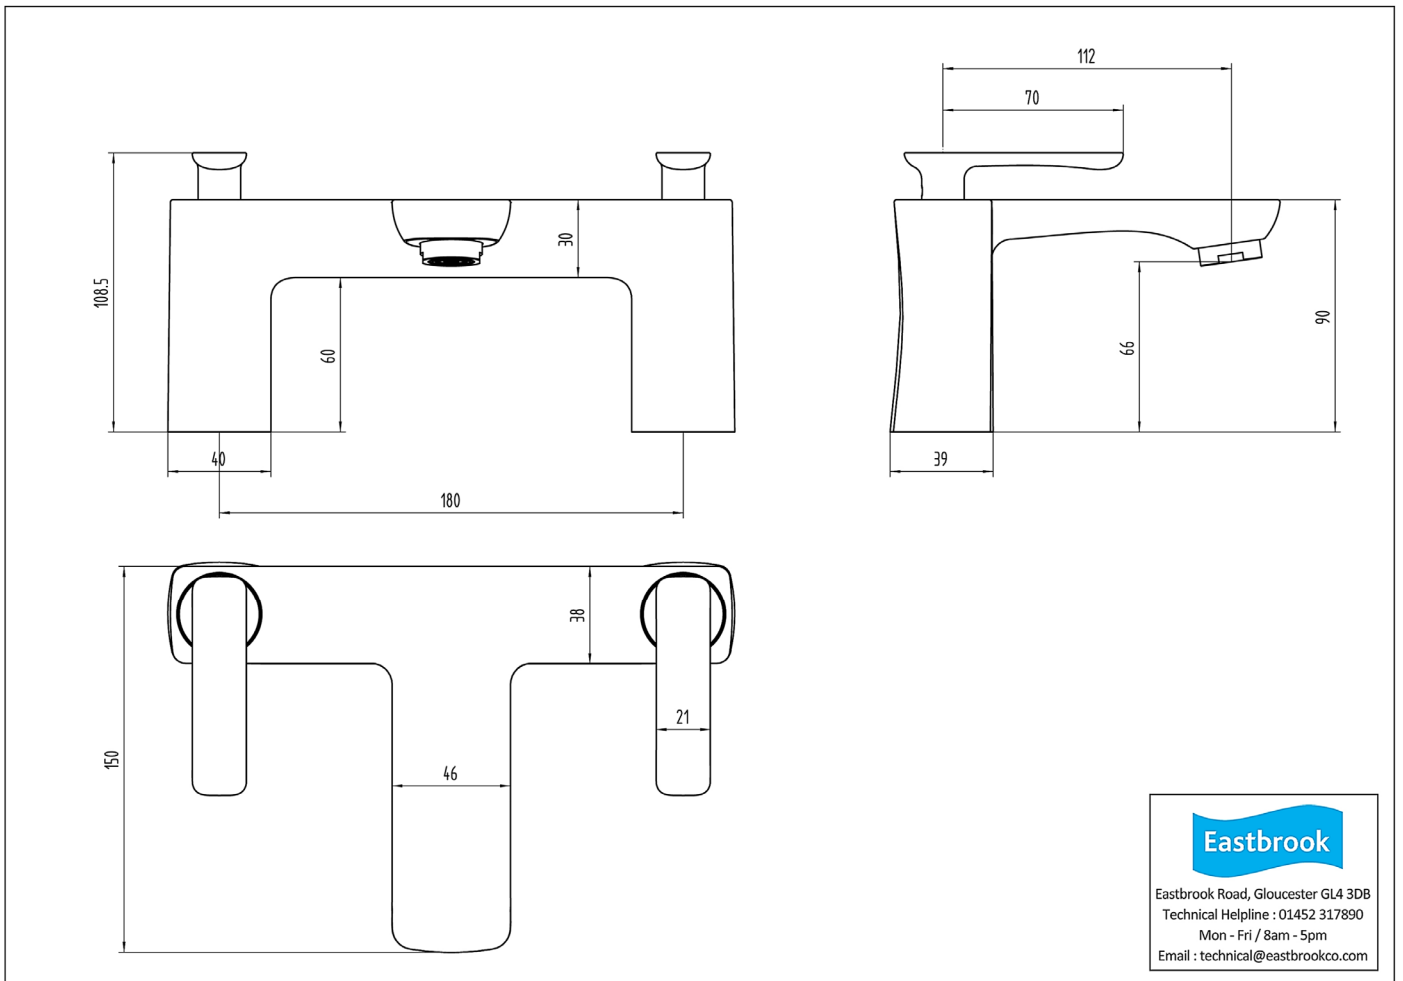

DATASHEET

Image

General Information

Product:	93.0020
Description:	Helston Bath Filler
Website Link:	(Click Here)
Product Type:	Bath Taps
Brand:	Eastbrook Company
Colour:	Chrome/Matt Black
Height (mm):	168mm
Width (mm):	220mm
Length (mm):	150mm
Net Weight (kg):	1.99kg
Product Range:	Helston

Product Specifications

Finish:	Matt
Supplied with fixings:	Yes
Flow rate Litres/Min (1.0 bar):	11
Flow rate Litres/Min (2.0 bar):	15.3
Flow rate Litres/Min (3.0 bar):	18.7
Minimum Bar Pressure re-	0.5

Drawing