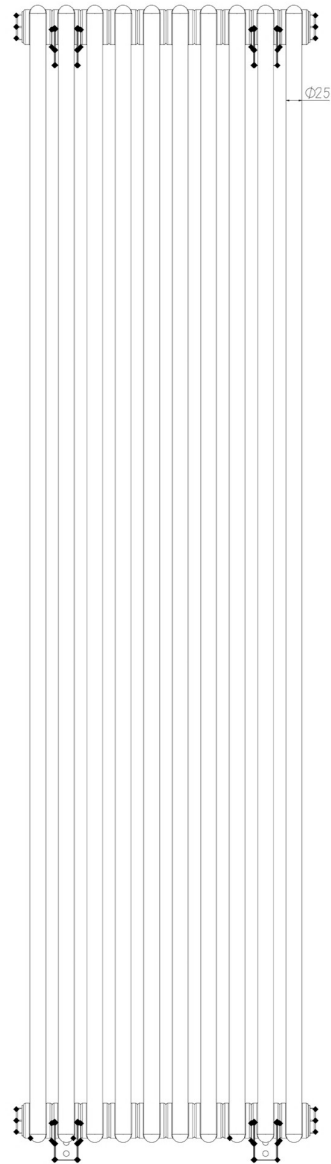

# Rivassa 3 Column Radiator 1800 x 473mm.

## Technical Drawing

Top view

Side view

Tappings off wall : 80mm.

**Eastbrook**   
Eastbrook Road, Gloucester GL4 3DB  
Technical Helpline : 01452 317890  
Mon - Fri / 8am - 5pm  
Email : [technical@eastbrookco.com](mailto:technical@eastbrookco.com)