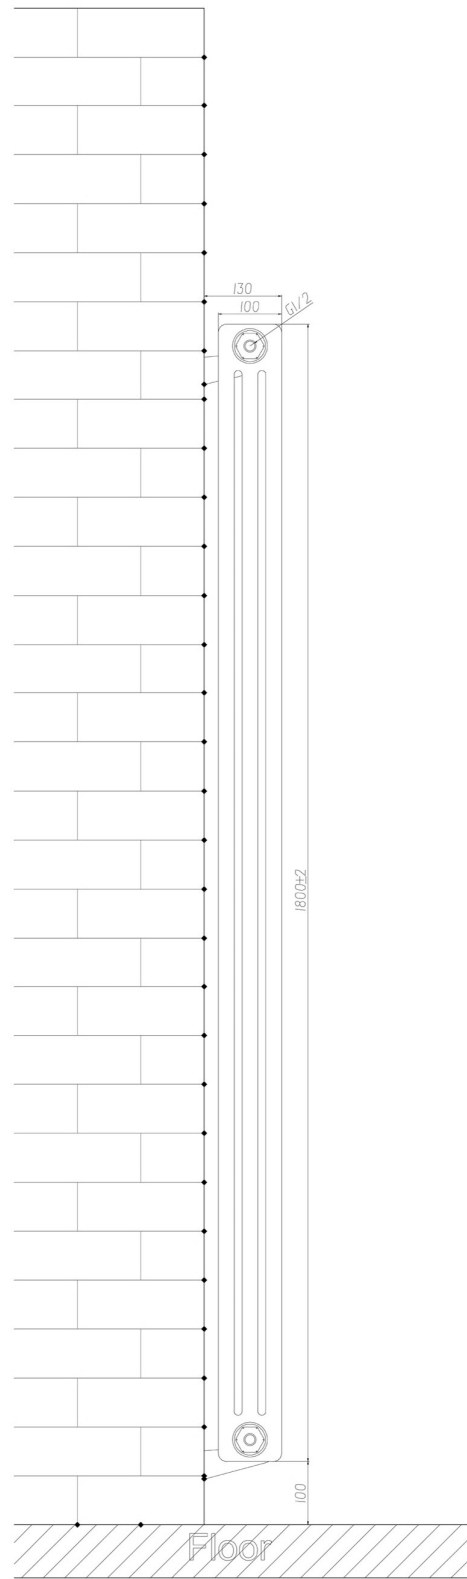

# Rivassa 3 Column Radiator 1800 x 473mm.

## Technical Drawing

Top view

Side view

Tappings off wall : 80mm.

**Eastbrook**   
Eastbrook Road, Gloucester GL4 3DB  
Technical Helpline : 01452 317890  
Mon - Fri / 8am - 5pm  
Email : [technical@eastbrookco.com](mailto:technical@eastbrookco.com)