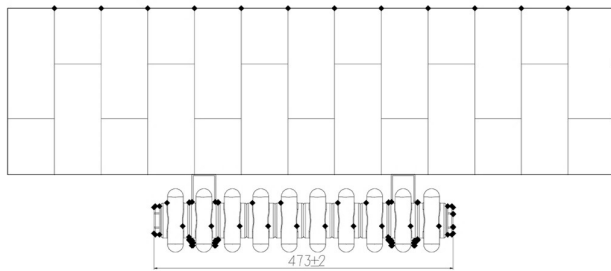

# Rivassa 3 Column Radiator 1800 x 473mm.

## Technical Drawing

Top view

Side view

Tappings off wall : 80mm.

**Eastbrook**   
Eastbrook Road, Gloucester GL4 3DB  
Technical Helpline : 01452 317890  
Mon - Fri / 8am - 5pm  
Email : [technical@eastbrookco.com](mailto:technical@eastbrookco.com)