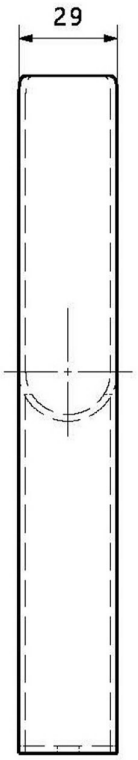

Rivassa 3 Column Radiator Feet

Technical Drawing

Eastbrook 
Eastbrook Road, Gloucester GL4 3DB
Technical Helpline : 01452 317890
Mon - Fri / 8am - 5pm
Email : technical@eastbrookco.com