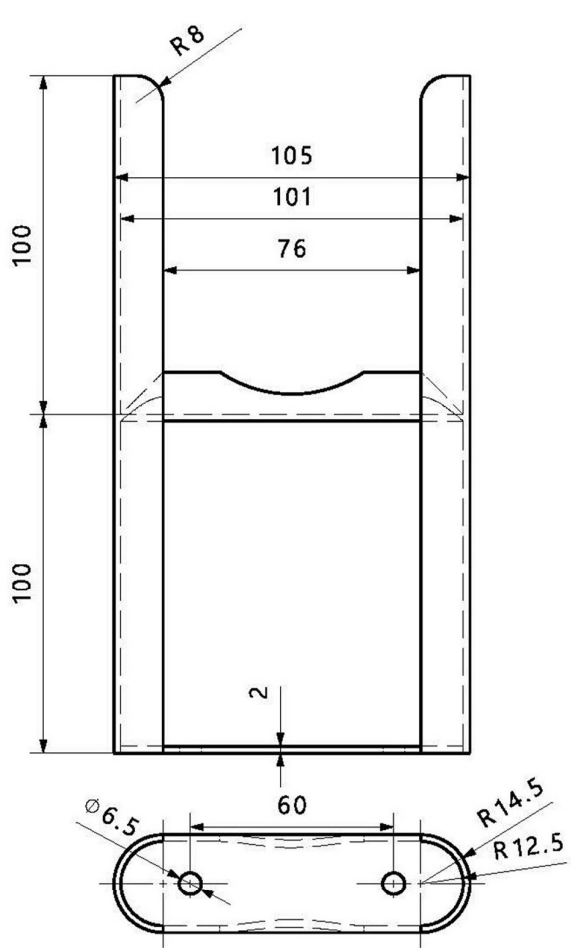

Rivassa 3 Column Radiator Feet

Technical Drawing

Eastbrook 
Eastbrook Road, Gloucester GL4 3DB
Technical Helpline : 01452 317890
Mon - Fri / 8am - 5pm
Email : technical@eastbrookco.com