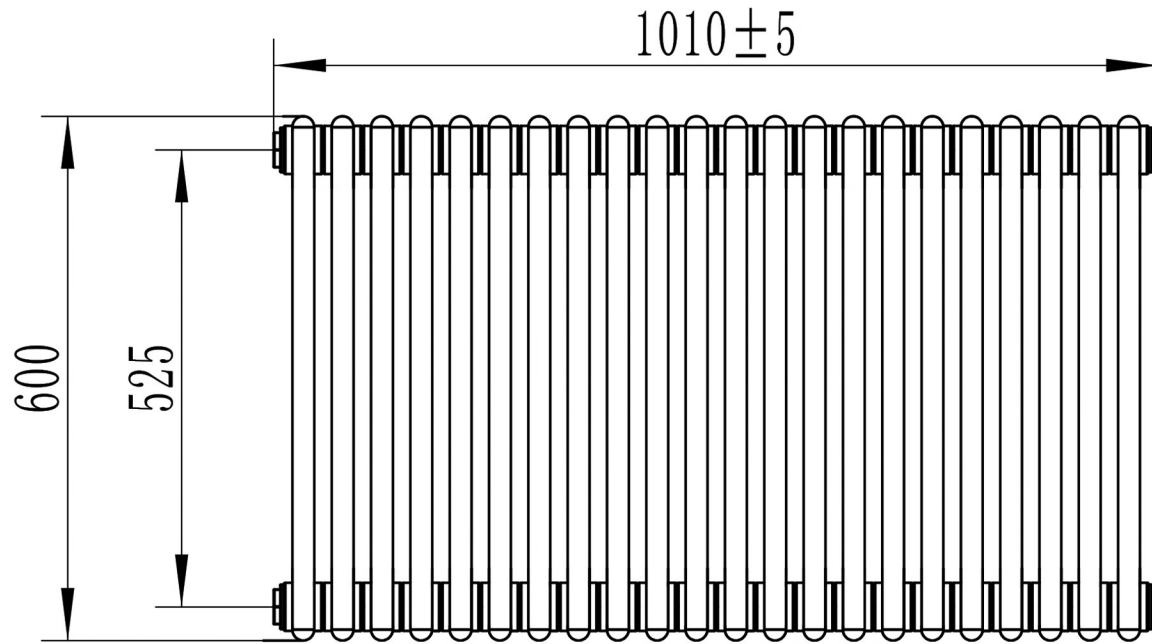

Rivassa 3 Column Horizontal 600 x 1010mm.

Technical Drawing

unit:mm

Eastbrook

Eastbrook Road, Gloucester GL4 3DB

Technical Helpline : 01452 317890

Mon - Fri / 8am - 5pm

Email : technical@eastbrookco.com