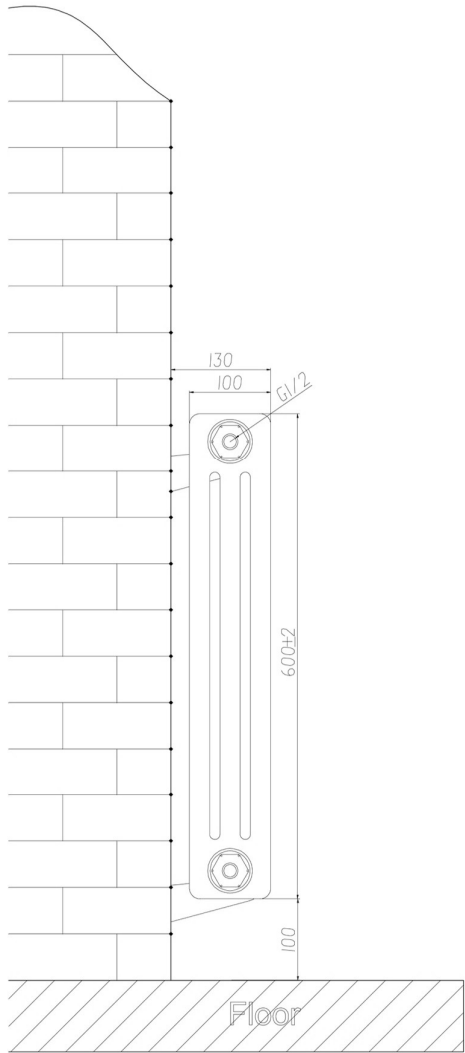

# Rivassa 3 Column Horizontal 600 x 1148mm.

## Technical Drawing

Top view

Side view

Tappings off wall : 80mm.

**Eastbrook** 

Eastbrook Road, Gloucester GL4 3DB  
 Technical Helpline : 01452 317890  
 Mon - Fri / 8am - 5pm  
 Email : [technical@eastbrookco.com](mailto:technical@eastbrookco.com)