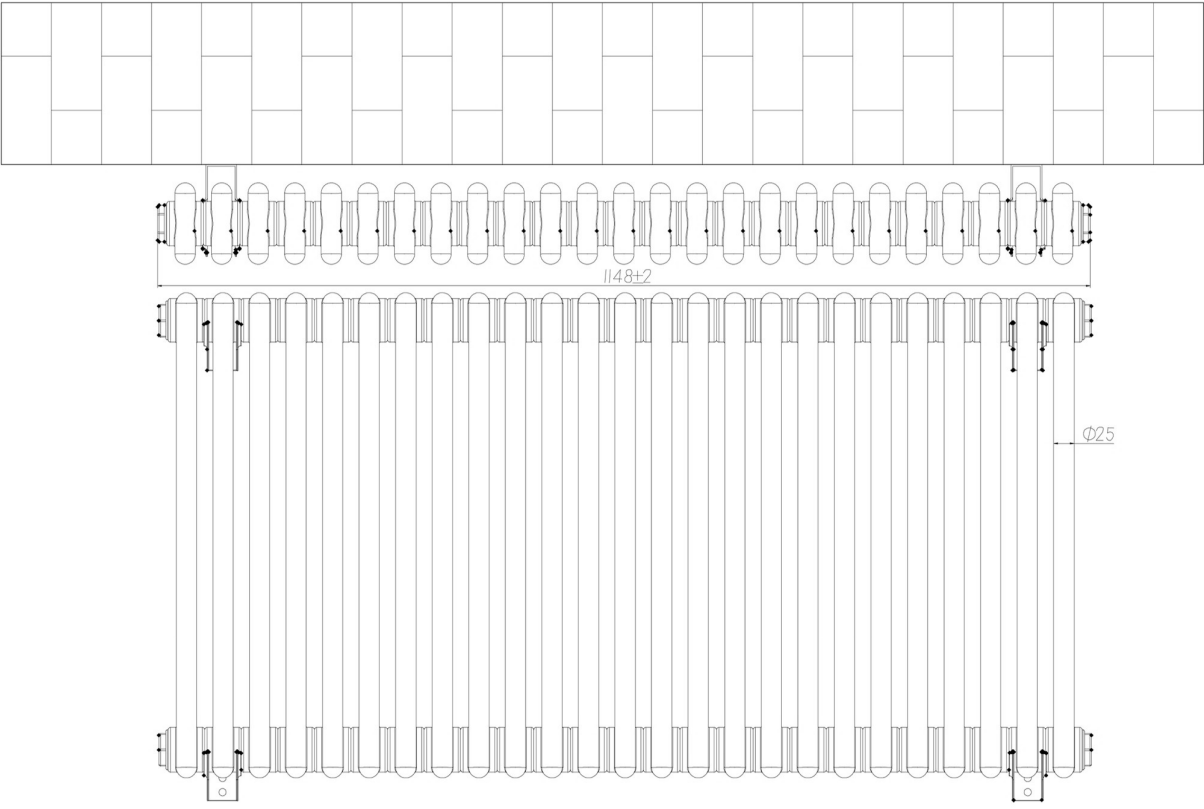

# Rivassa 3 Column Horizontal 600 x 1148mm.

## Technical Drawing

Top view

Side view

Tappings off wall : 80mm.

**Eastbrook** 

Eastbrook Road, Gloucester GL4 3DB  
 Technical Helpline : 01452 317890  
 Mon - Fri / 8am - 5pm  
 Email : [technical@eastbrookco.com](mailto:technical@eastbrookco.com)