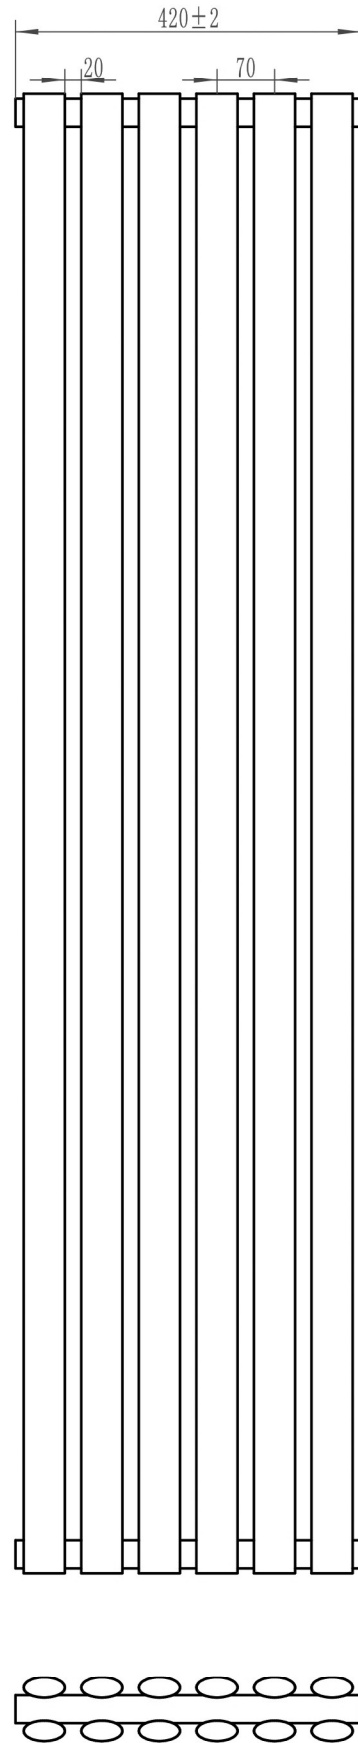

Tunstall Double Vertical 1800 x 420mm. Technical Drawing

Tappings off wall : 65mm.

Eastbrook 

Eastbrook Road, Gloucester GL4 3DB

Technical Helpline : 01452 317890

Mon - Fri / 8am - 5pm

Email : technical@eastbrookco.com