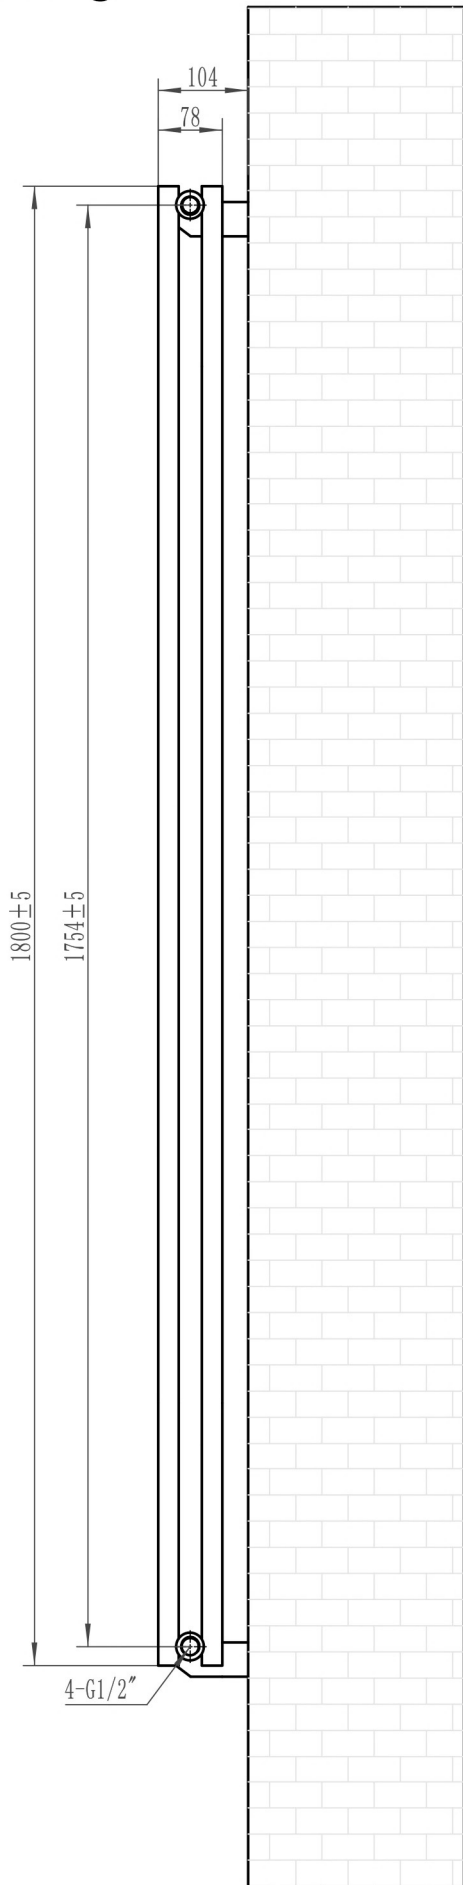

Tunstall Double Vertical 1800 x 420mm. Technical Drawing

Tappings off wall : 65mm.

Eastbrook 

Eastbrook Road, Gloucester GL4 3DB

Technical Helpline : 01452 317890

Mon - Fri / 8am - 5pm

Email : technical@eastbrookco.com