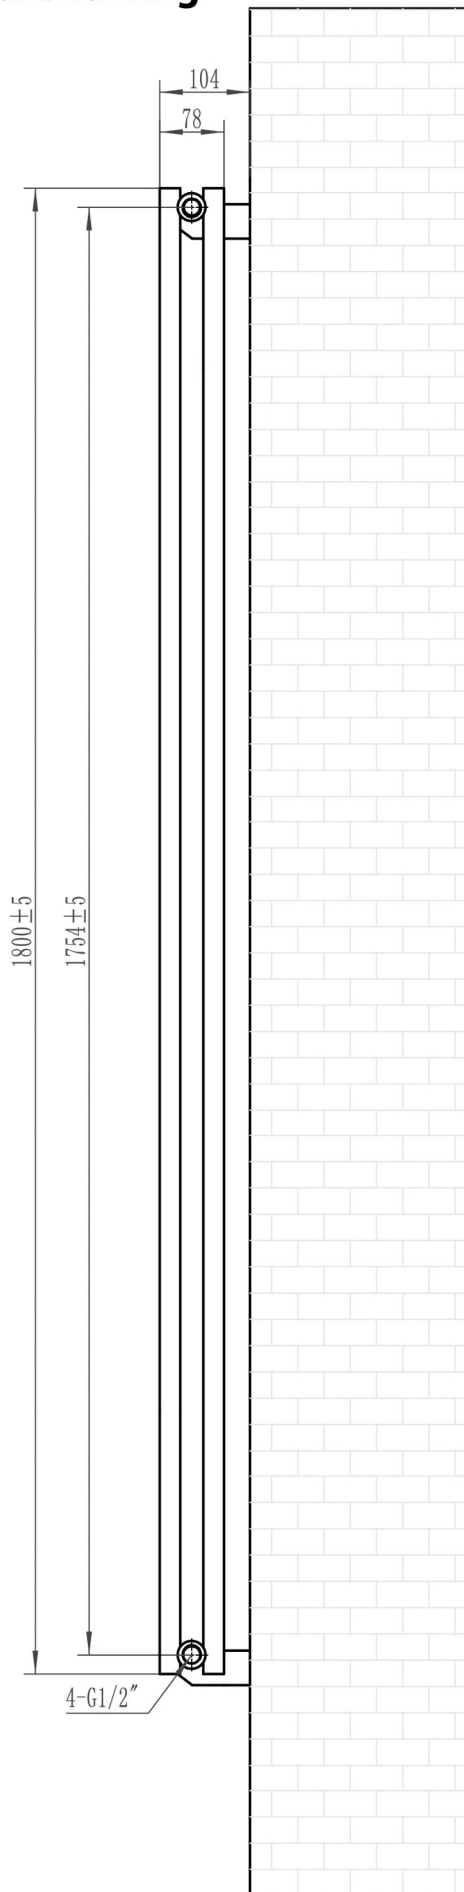

Tunstall Double Vertical 1800 x 630mm. Technical Drawing

Tappings off wall : 65mm.

Eastbrook 
Eastbrook Road, Gloucester GL4 3DB
Technical Helpline : 01452 317890
Mon - Fri / 8am - 5pm
Email : technical@eastbrookco.com