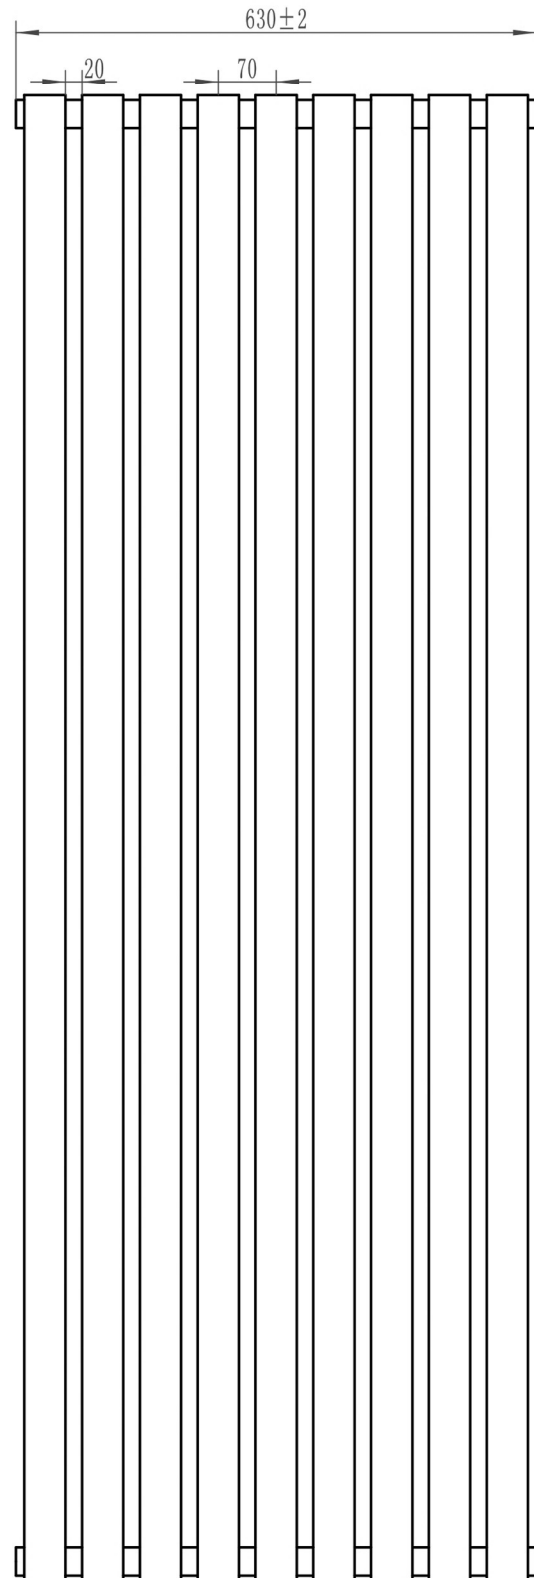

Tunstall Double Vertical 1800 x 630mm. Technical Drawing

Tappings off wall : 65mm.

Eastbrook 
Eastbrook Road, Gloucester GL4 3DB
Technical Helpline : 01452 317890
Mon - Fri / 8am - 5pm
Email : technical@eastbrookco.com