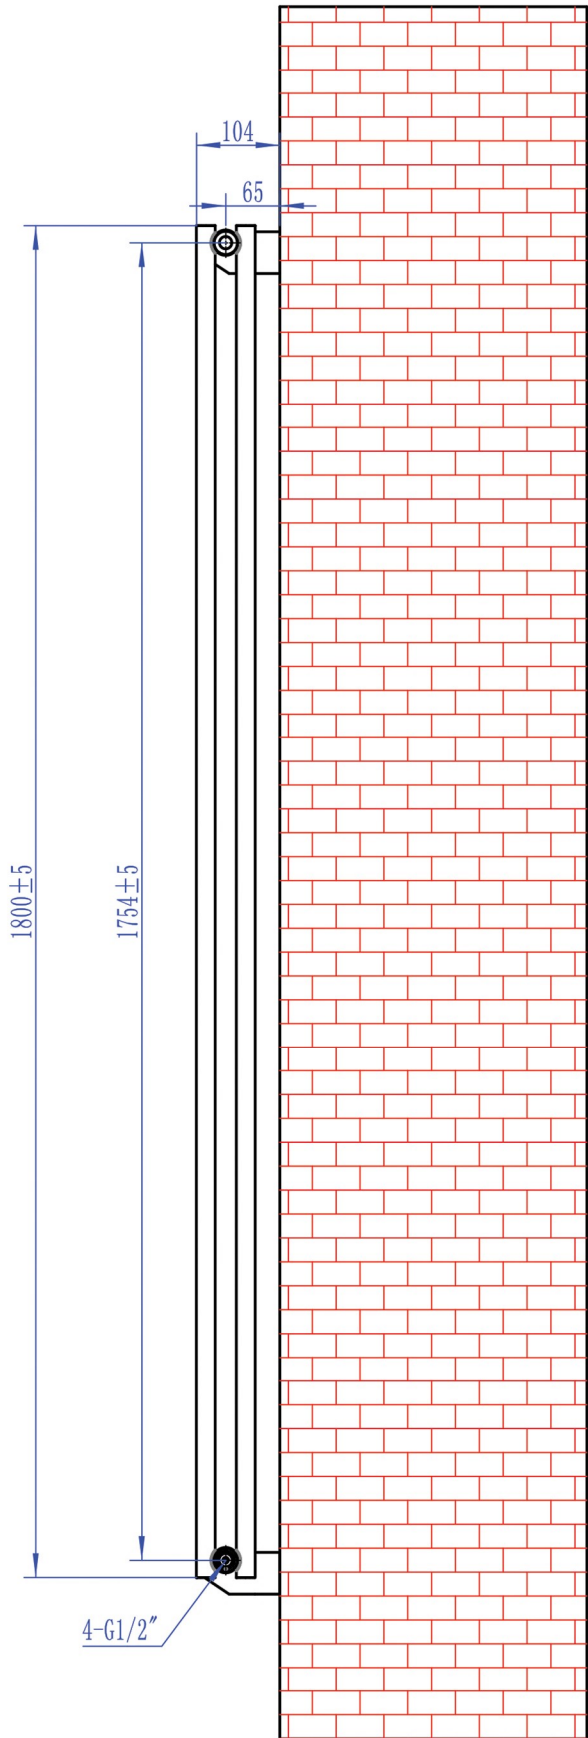

Tunstall Double Mirror 1800 x 500mm. Technical Drawing

Tappings off wall : 65mm.