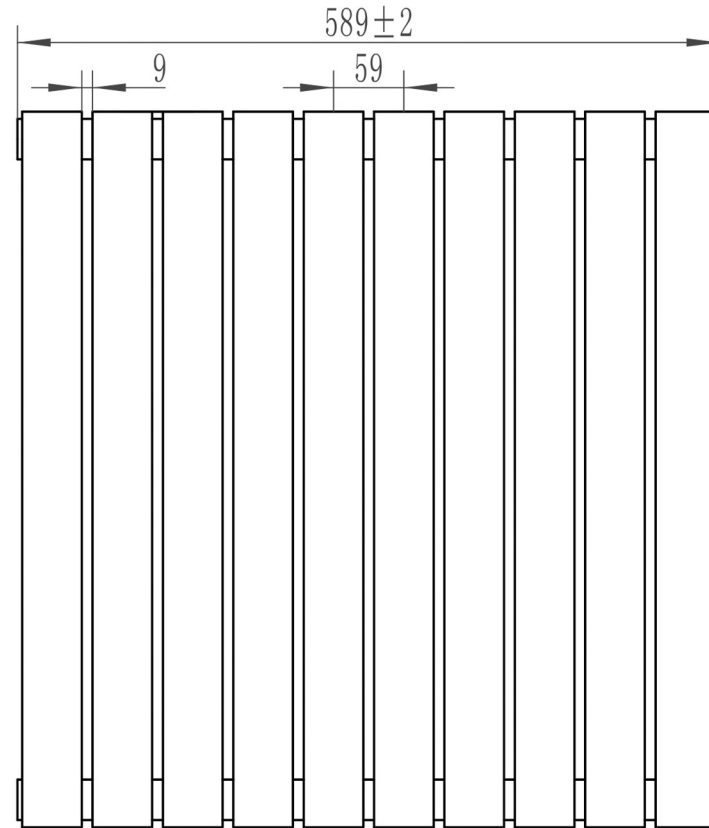

# Tunstall Double Horizontal 600 x 589mm. Technical Drawing

Tappings off wall : 65mm.

**Eastbrook** 

Eastbrook Road, Gloucester GL4 3DB

Technical Helpline : 01452 317890

Mon - Fri / 8am - 5pm

Email : [technical@eastbrookco.com](mailto:technical@eastbrookco.com)