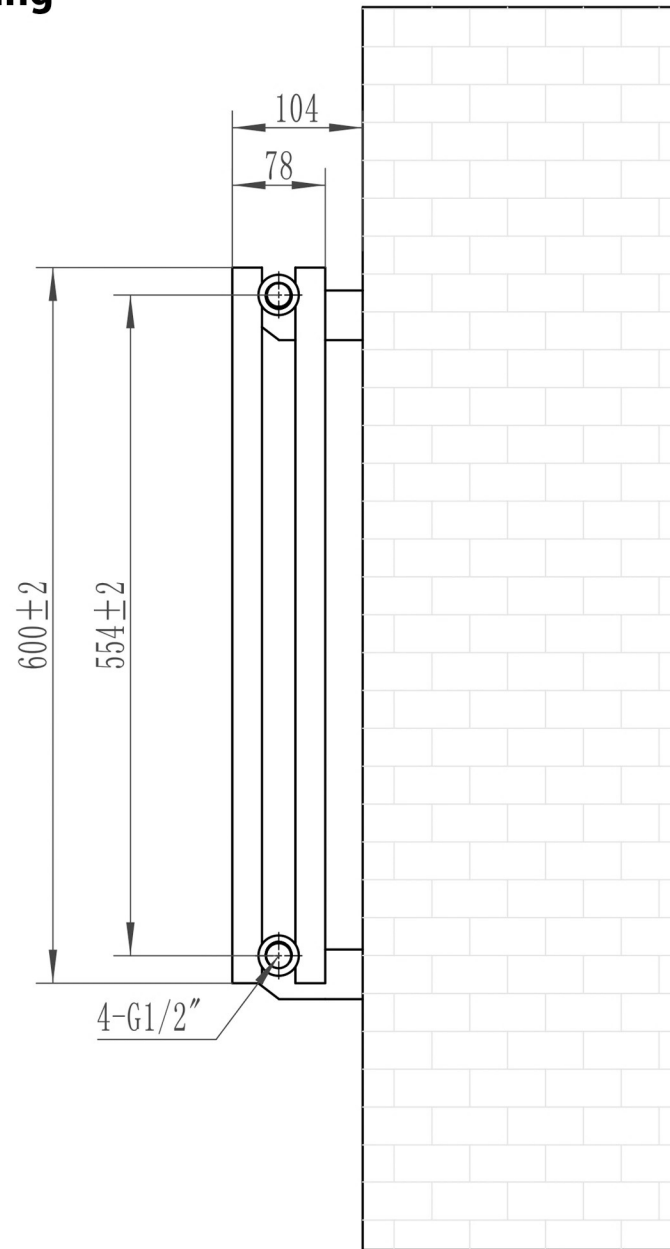

# Tunstall Double Horizontal 600 x 589mm. Technical Drawing

Tappings off wall : 65mm.

**Eastbrook** 

Eastbrook Road, Gloucester GL4 3DB

Technical Helpline : 01452 317890

Mon - Fri / 8am - 5pm

Email : [technical@eastbrookco.com](mailto:technical@eastbrookco.com)