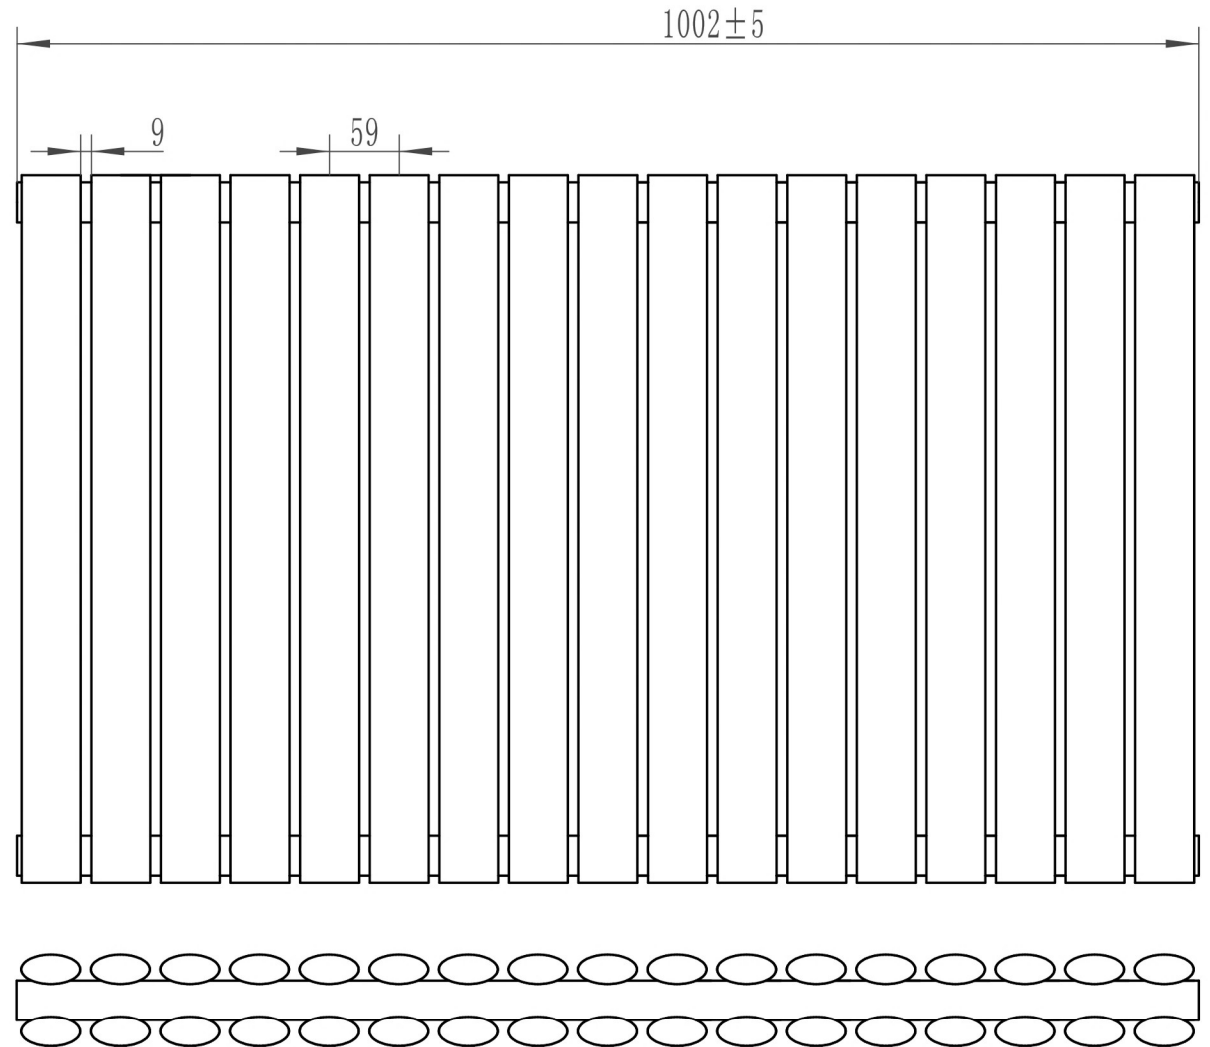

Tunstall Double Horizontal 600 x 1002mm.

Technical Drawing

Tappings off wall : 65mm.

Eastbrook 

Eastbrook Road, Gloucester GL4 3DB

Technical Helpline : 01452 317890

Mon - Fri / 8am - 5pm

Email : technical@eastbrookco.com