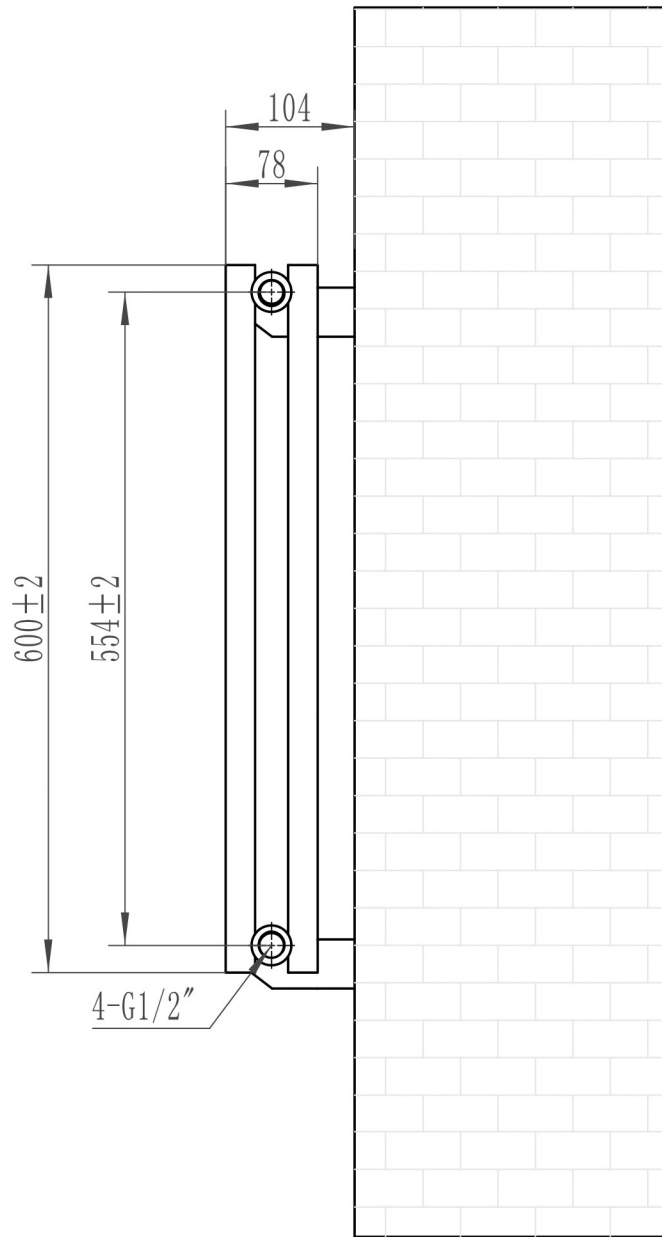

Tunstall Double Horizontal 600 x 1002mm.

Technical Drawing

Tappings off wall : 65mm.

Eastbrook 

Eastbrook Road, Gloucester GL4 3DB

Technical Helpline : 01452 317890

Mon - Fri / 8am - 5pm

Email : technical@eastbrookco.com