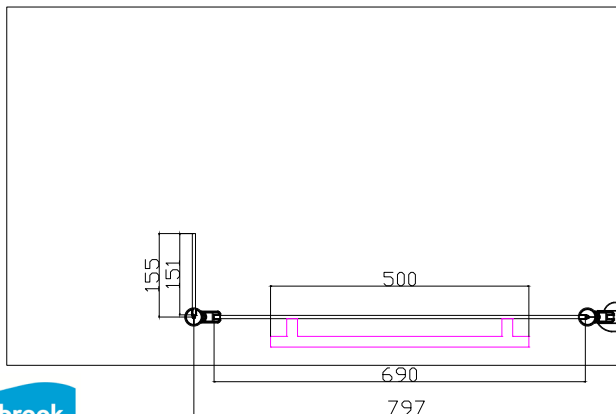

DATASHEET

Image

General Information

Product:	69.0141
Description:	Beaufort L-Shape screen with towel rail
Website Link:	(Click Here)
Product Type:	Hinge Bath Screens
Brand:	Eastbrook Company
Colour:	Chrome Profiles
Material:	Tempered Glass
Height (mm):	1440mm
Width (mm):	797mm
Length (mm):	155mm
Net Weight (kg) (kg):	25.5kg
Product Range:	Designer Screens

Product Specifications

Warranty:	1 Year(s)
Easy Clean glass:	Yes
Finish:	Polished
Frameless:	No
Glass Thickness (mm):	6mm
Glass type:	Clear Glass

Drawing