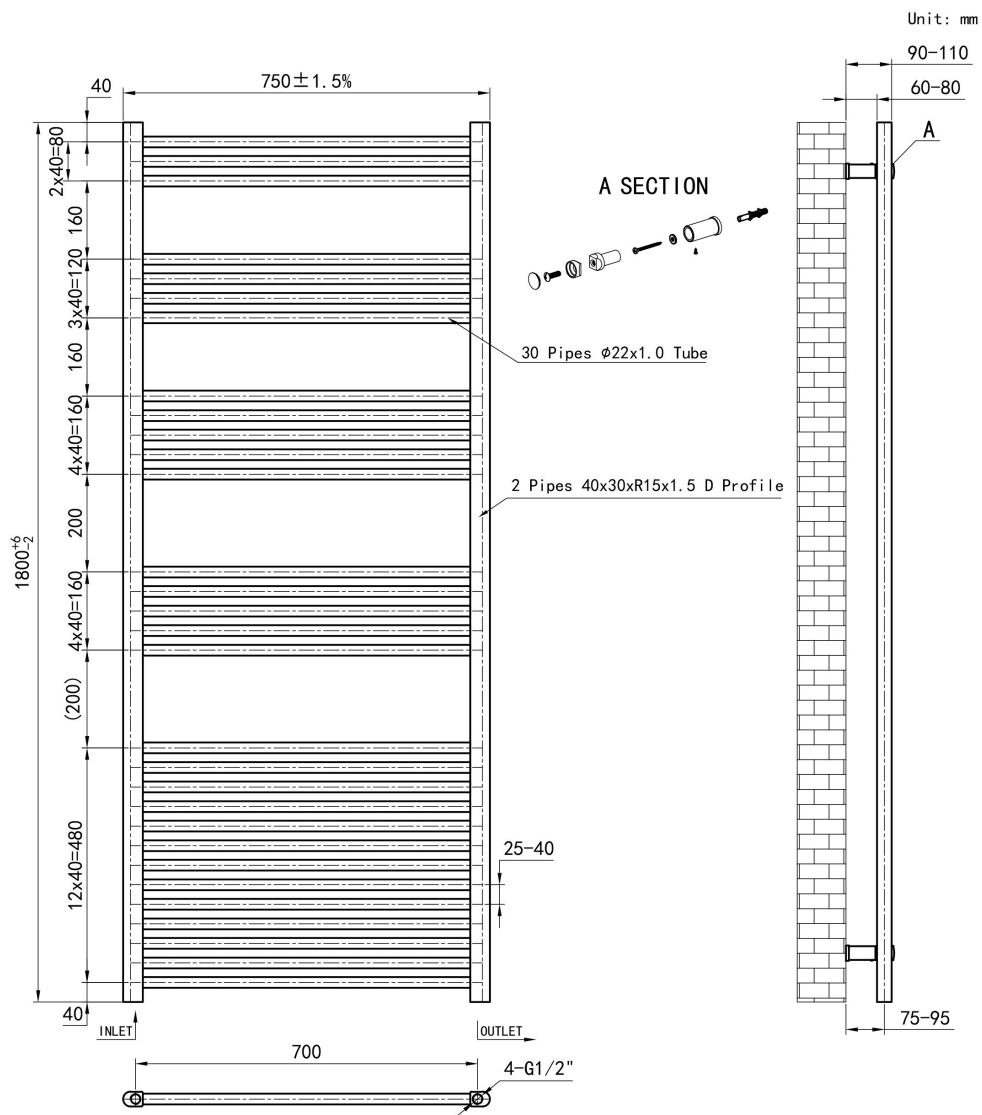

### General Information

Product:	41.0659
Description:	Wendover Straight Multirail 1800 x 750
Website Link:	<a href="#">(Click Here)</a>
Product Type:	Towel Rail
Brand:	Eastbrook Company
Colour:	Matt Anthracite
Material:	Mild Steel
Height (mm):	1800mm
Width (mm):	750mm
Net Weight (kg):	15.98kg
Product Range:	Wendover

## Drawing

### Wendover Straight 1800 x 750mm. Technical Drawing

**Eastbrook**   
Eastbrook Road, Gloucester GL4 3DB  
Technical Helpline : 01452 317890  
Mon - Fri / 8am - 5pm  
Email : technical@eastbrookco.com