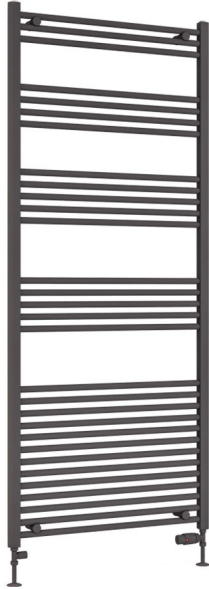

### Image

### General Information

Product:	41.0659
Description:	Wendover Straight Multirail 1800 x 750
Website Link:	<a href="#">(Click Here)</a>
Product Type:	Towel Rail
Brand:	Eastbrook Company
Colour:	Matt Anthracite
Material:	Mild Steel
Height (mm):	1800mm
Width (mm):	750mm
Net Weight (kg):	15.98kg
Product Range:	Wendover