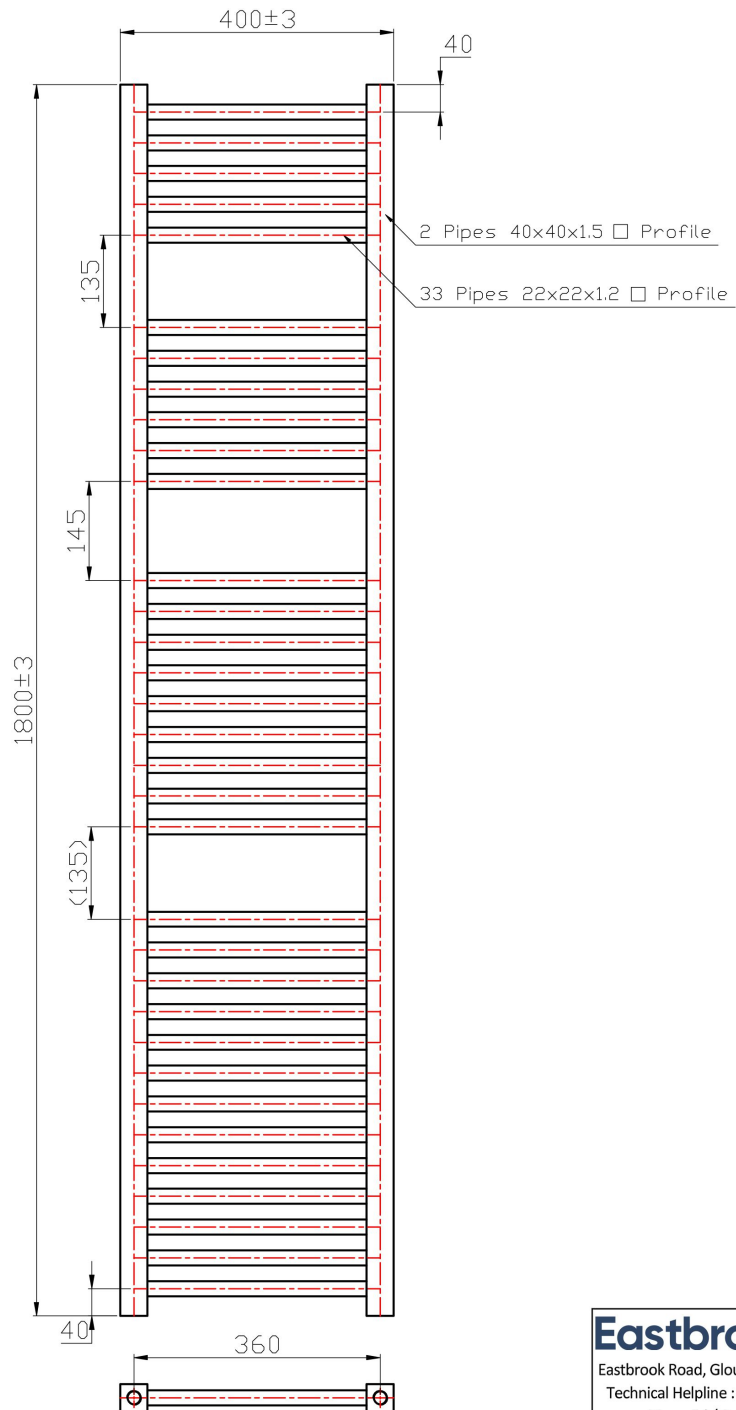

DATASHEET

Image

General Information

Product:	41.0111
Description:	Biava Square 1800x400
Website Link:	(Click Here)
Product Type:	Towel Rail
Brand:	Eastbrook Company
Colour:	Chrome
Material:	Mild Steel
Height (mm):	1800mm
Width (mm):	400mm
Net Weight (kg):	14.21kg
Product Range:	Biava Square

Drawing

Biava Square Towel Rail 1800 x 400mm. Technical Drawing

Eastbrook 
Eastbrook Road, Gloucester GL4 3DB
Technical Helpline : 01452 317890
Mon - Fri / 8am - 5pm
Email : technical@eastbrookco.com