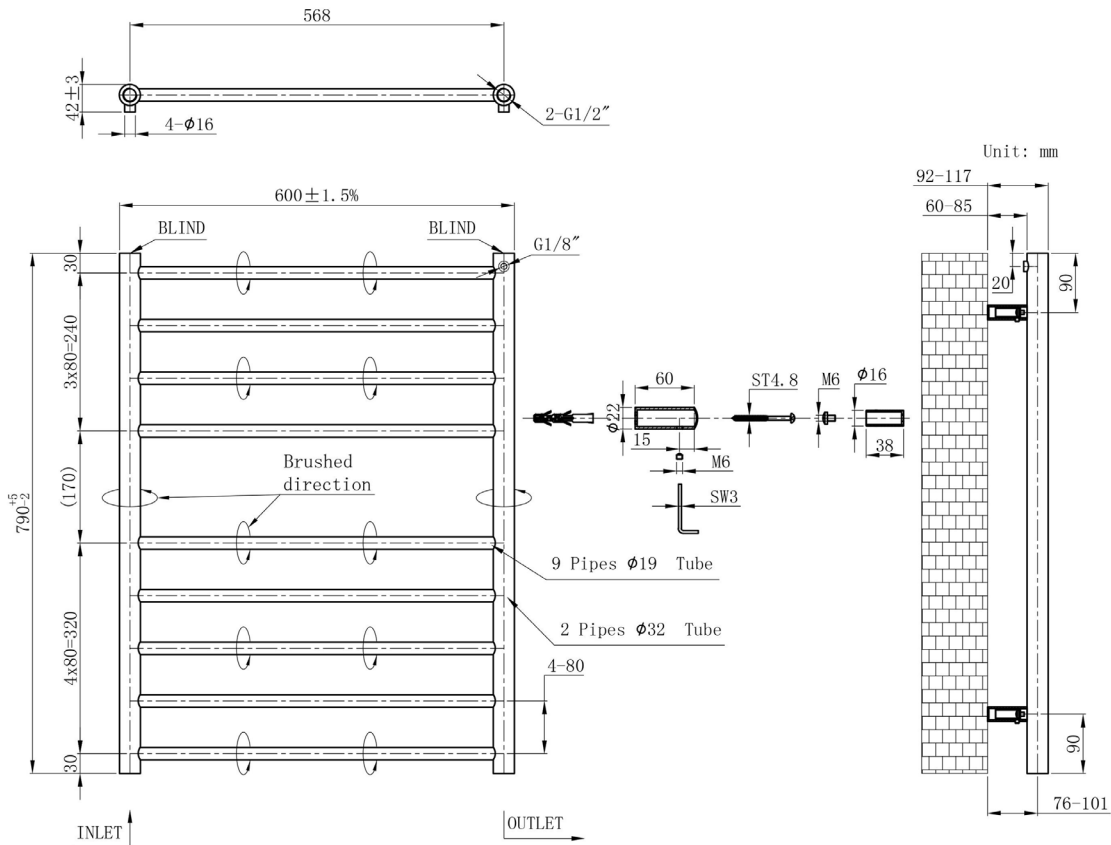

DATASHEET

Image

General Information

Product:	41.0887
Description:	Violla II 790 x 600 Stainless Steel Towel Rail
Brand:	Eastbrook Company
Colour:	Brushed
Height (mm):	790mm
Width (mm):	600mm
Net Weight (kg):	3.75kg
Product Range:	Violla II

Product Specifications

Finish:	Brushed
BTU $\Delta T50^{\circ}\text{C}$:	682
BTU $\Delta T60^{\circ}\text{C}$:	860
Watts $\Delta T50^{\circ}\text{C}$:	200
Watts $\Delta T60^{\circ}\text{C}$:	252

Drawing

Violla II 790 x 600mm. Stainless Steel Brushed Technical Drawing

Eastbrook 
Eastbrook Road, Gloucester GL4 3DB
Technical Helpline : 01452 317890
Mon - Fri / 8am - 5pm
Email : technical@eastbrookco.com