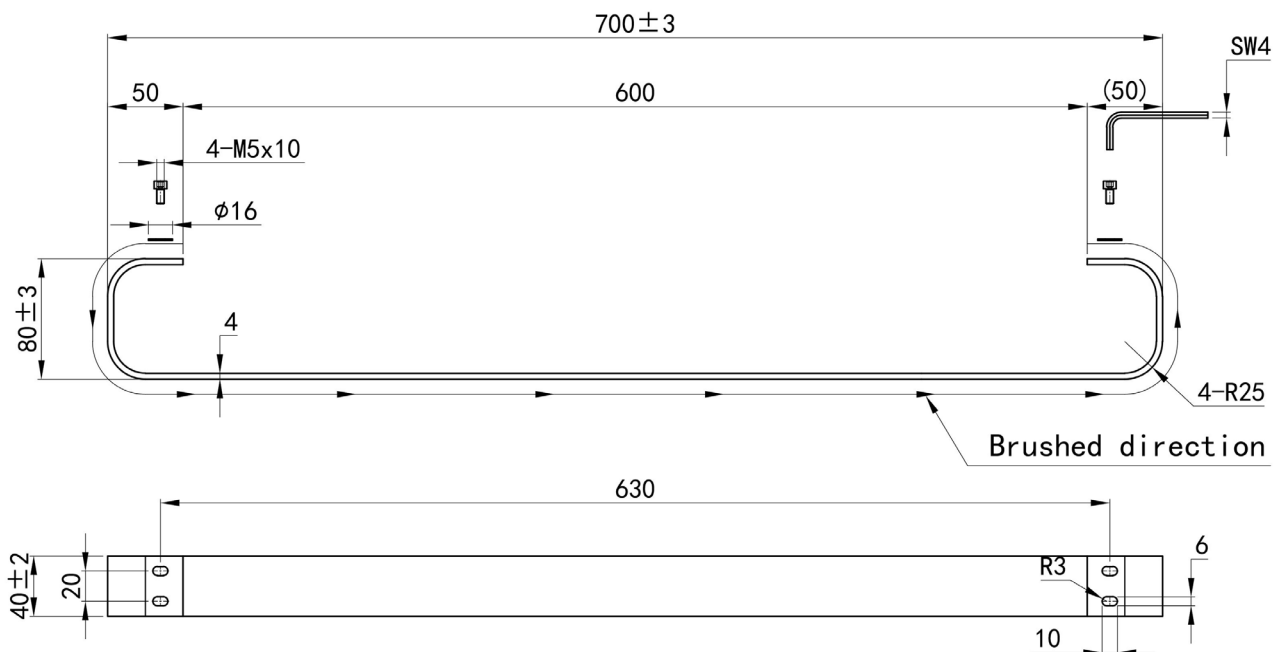

DATASHEET

Image

General Information

Product:	41.0473
Description:	Mersey / Trent Towel Hanger 660mm.
Website Link:	(Click Here)
Product Type:	Towel Hanger
Brand:	Eastbrook Company
Colour:	Brushed Brass
Material:	Mild Steel
Width (mm):	660mm
Net Weight (kg):	1.16kg
Product Range:	Universal

Product Specifications

Warranty:	1 Year(s)
-----------	-----------

Drawing

Mersey & Trent Towel Hanger 660mm. Brushed Brass Technical Drawing

Unit: mm

* Must be fitted before radiator is installed on the wall.