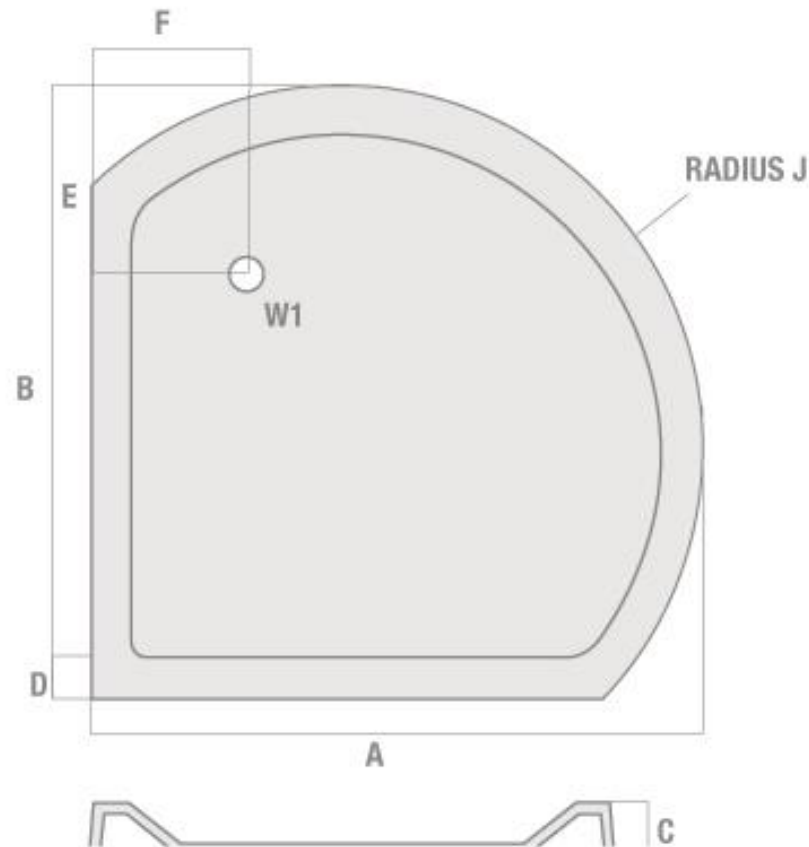

Eastbrook

Eastbrook Road, Gloucester GL4 3DB
 Technical Helpline: 01452 317890
 email: technical@eastbrookco.com

Size mm	Hand	Code	Finish	Waste Position	Waste Size	A	B	C	D	E	F	G	H	J
800 Bow Quad	-	K36	ABS	W1	90	800	800	40	65	190	190	-	-	598
900 Bow Quad	-	K37	ABS	W1	90	900	900	40	65	190	190	-	-	673
1000 Bow Quad	-	K38	ABS	W1	90	1000	1000	40	65	190	190	-	-	748