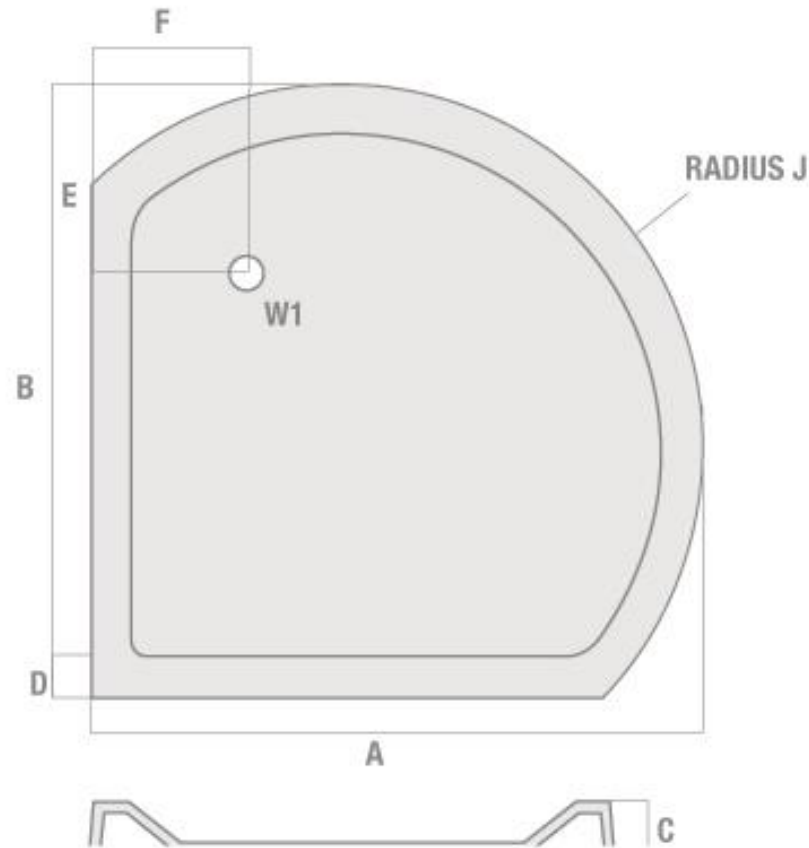

Eastbrook

Eastbrook Road, Gloucester GL4 3DB
 Technical Helpline: 01452 317890
 email: technical@eastbrookco.com

Size mm	Hand	Code	Finish	Waste Position	Waste Size	A	B	C	D	E	F	G	H	J
800 Bow Quad	-	K36	ABS	W1	90	800	800	40	65	190	190	-	-	598
900 Bow Quad	-	K37	ABS	W1	90	900	900	40	65	190	190	-	-	673
1000 Bow Quad	-	K38	ABS	W1	90	1000	1000	40	65	190	190	-	-	748