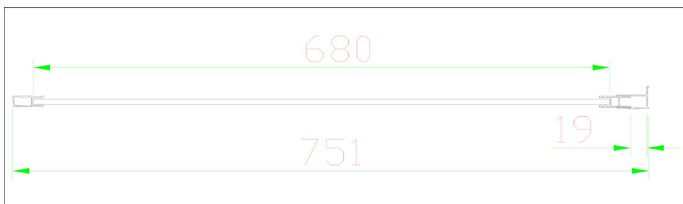

### General Information

Product:	58.406
Description:	Volente 760 side panel
Website Link:	<a href="#">(Click Here)</a>
Product Type:	Side Panel
Brand:	Eastbrook Company
Colour:	Chrome
Material:	Tempered Glass
Height (mm):	1850mm
Width (mm):	760mm
Net Weight (kg) (kg):	22kg
Product Range:	Volente