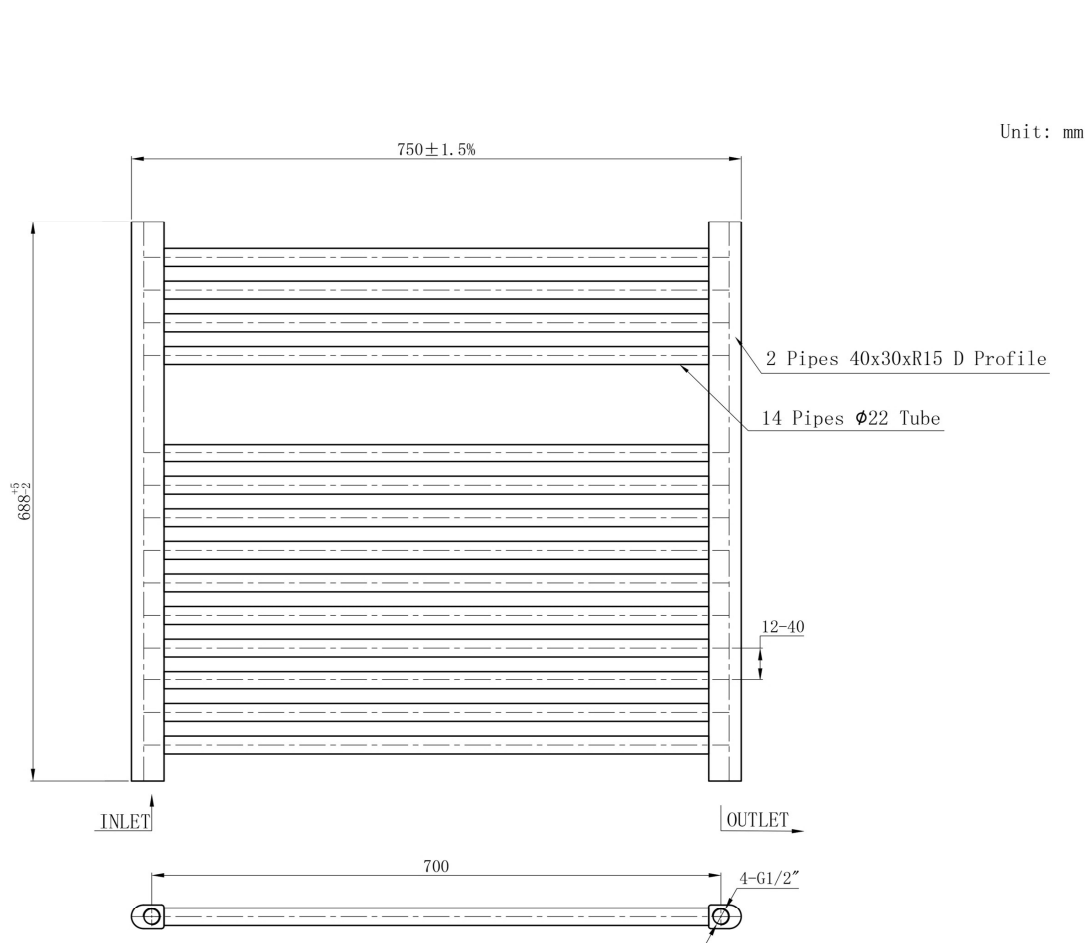

DATASHEET

Image

General Information

Product:	41.0271
Description:	Straight Biava Multirail 688 x 750
Website Link:	(Click Here)
Product Type:	Towel Rail
Brand:	Eastbrook Company
Colour:	Chrome
Material:	Mild Steel
Height (mm):	688mm
Width (mm):	750mm
Net Weight (kg):	7.66kg
Product Range:	Biava Multirail

Drawing

Biava Multirail Straight 688 x 750mm. Technical Drawing

Eastbrook 
Eastbrook Road, Gloucester GL4 3DB
Technical Helpline : 01452 317890
Mon - Fri / 8am - 5pm
Email : technical@eastbrookco.com