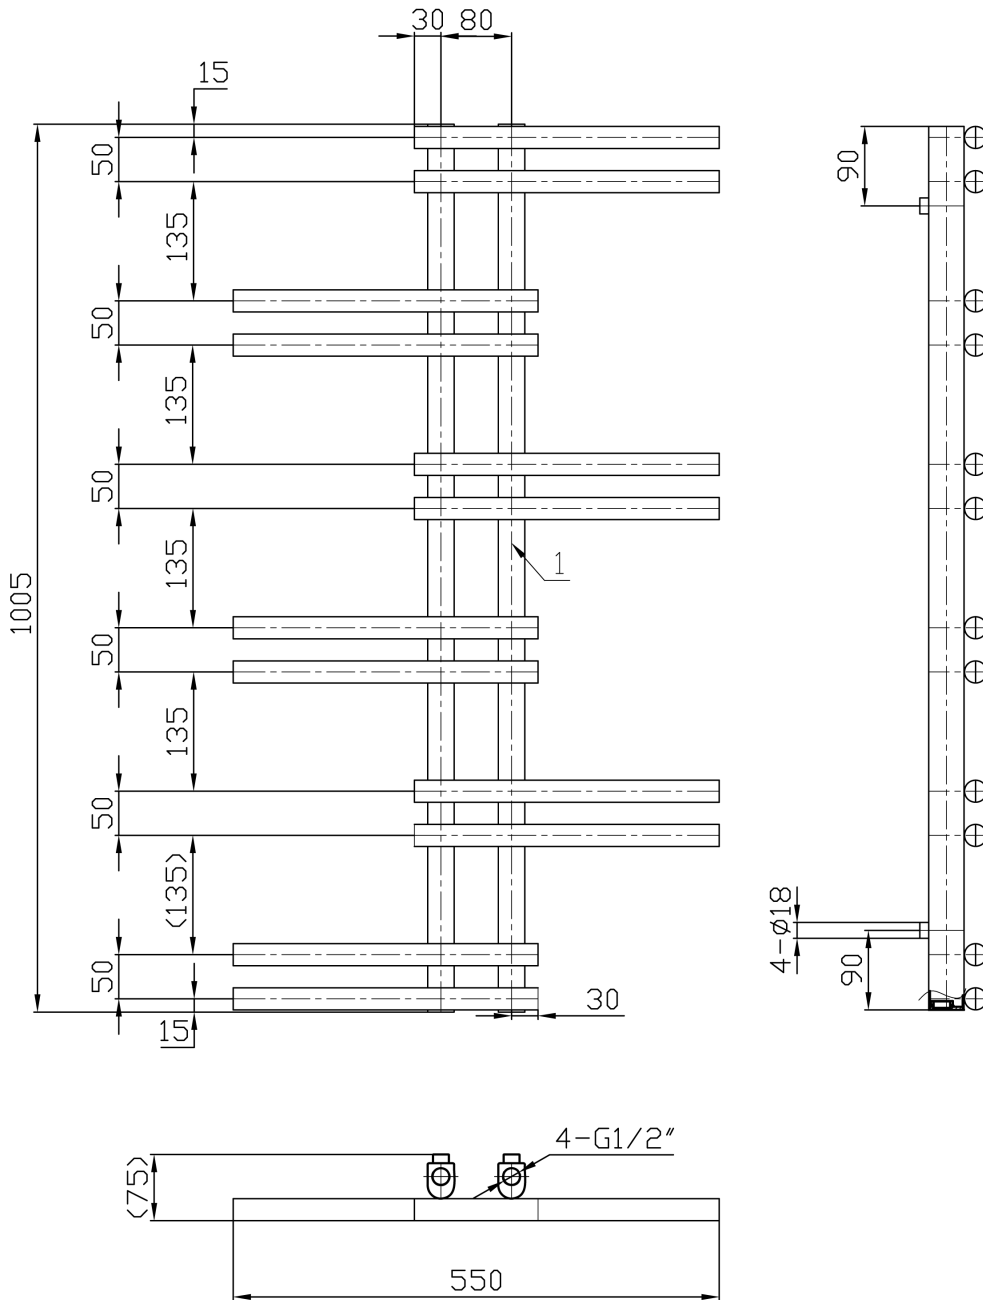

Drawing

Eastbrook Road, Gloucester GL4 3DB
Technical Helpline: 01452 317890
email: technical@eastbrookco.com