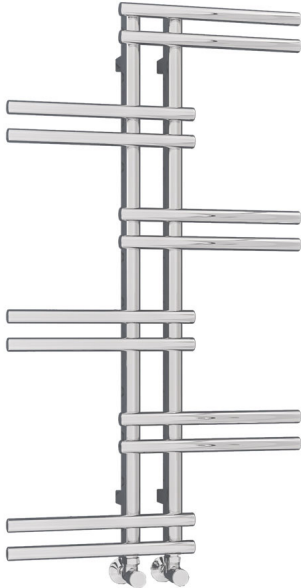

### Image

### General Information

Product:	41.0328
Description:	Pesaro 1005 x 550mm
Website Link:	<a href="#">(Click Here)</a>
Product Type:	Clearance Towel Rail
Brand:	Eastbrook Company
Colour:	Chrome
Material:	Mild Steel
Height (mm):	1005mm
Width (mm):	550mm
Net Weight (kg):	4.95kg
Product Range:	Pesaro