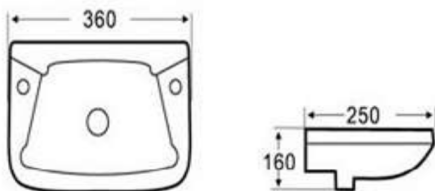

DATASHEET

Image

75.0009 shown - 450 x 275.

Drawing

General Information

Product:	75.0008
Description:	Loire 350 x 250 cloakroom basin 1TH RH
Website Link:	(Click Here)
Product Type:	Cloakroom Basin
Brand:	Eastbrook Company
Colour:	White
Material:	Ceramics
Height (mm):	160mm
Width (mm):	360mm
Length (mm):	250mm
Net Weight (kg) (kg):	5.5kg
Product Range:	Loire

Product Specifications

Warranty:	2 Year(s)
Waste Included:	No
Overflow present:	Yes
Compatible Tap Types:	Deck Mounted
Pre-drilled tap holes:	Yes
Number of Tap holes:	1