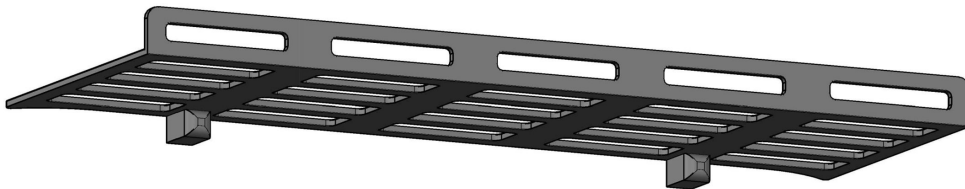

Drawing

Design Towel Shelf Peretti / Withington 280 / 375 / 470mm. Technical Drawing

Eastbrook
Eastbrook Road, Gloucester GL4 3DB
Technical Helpline : 01452 317890
Mon - Fri / 8am - 5pm
Email : technical@eastbrookco.com