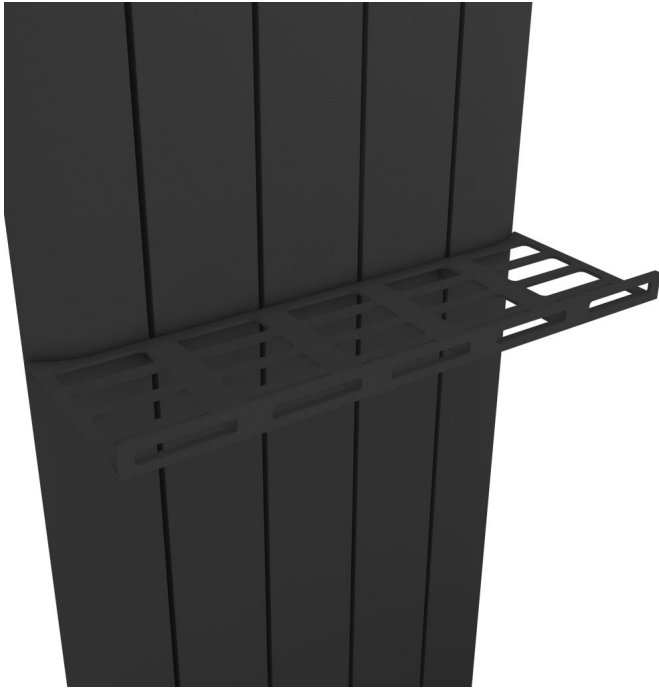

### Image

### General Information

Product:	89.0458
Description:	Design Towel Shelf 470mm Withington/Peretti
Website Link:	<a href="#">(Click Here)</a>
Product Type:	Clearance Towel Shelf
Brand:	Eastbrook Company
Colour:	Matt Black
Material:	Mild Steel
Width (mm):	470mm
Net Weight (kg):	0.52kg
Product Range:	Universal