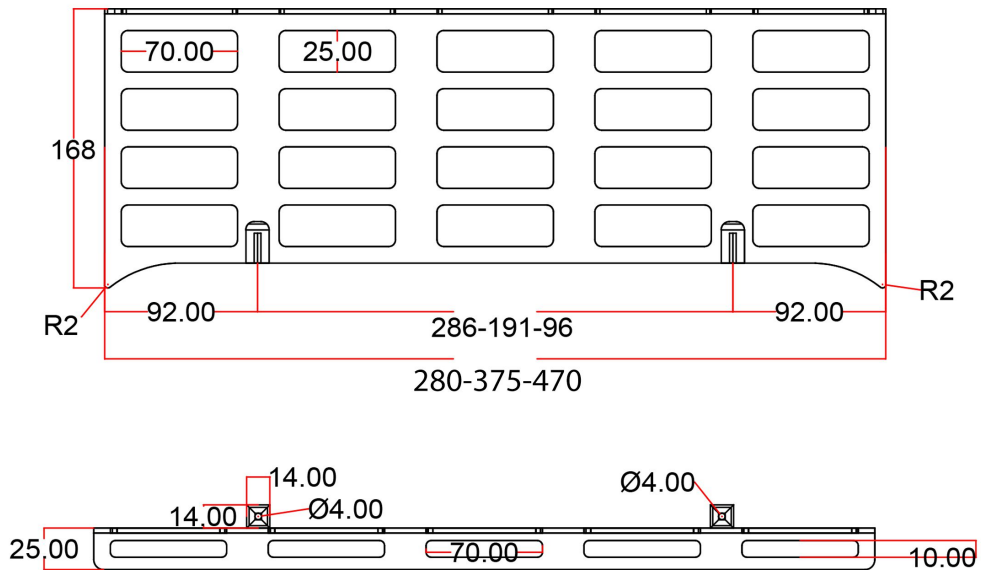

### General Information

Product:	89.0458
Description:	Design Towel Shelf 470mm Withington/Peretti
Website Link:	<a href="#">(Click Here)</a>
Product Type:	Clearance Towel Shelf
Brand:	Eastbrook Company
Colour:	Matt Black
Material:	Mild Steel
Width (mm):	470mm
Net Weight (kg):	0.52kg
Product Range:	Universal

## Drawing

### Design Towel Shelf Peretti / Withington 280 / 375 / 470mm. Technical Drawing

**Eastbrook **  
Eastbrook Road, Gloucester GL4 3DB  
Technical Helpline : 01452 317890  
Mon - Fri / 8am - 5pm  
Email : [technical@eastbrookco.com](mailto:technical@eastbrookco.com)