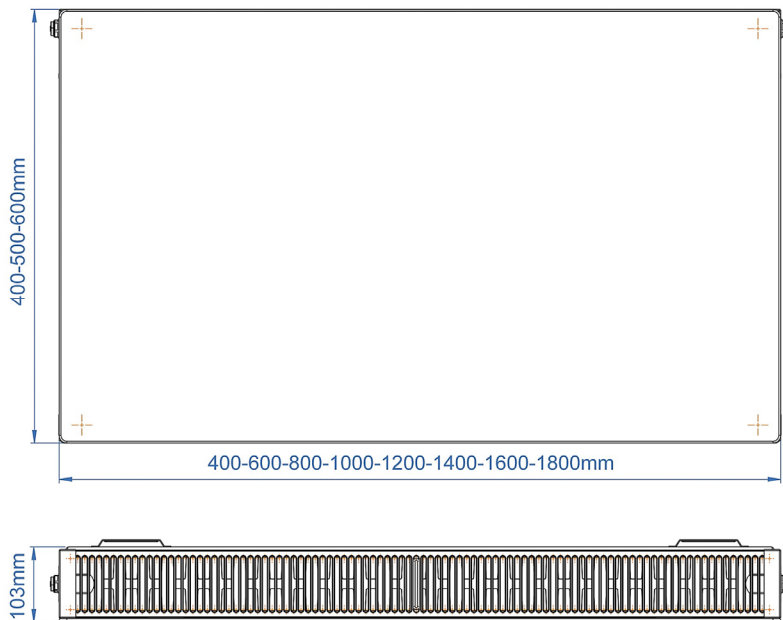

DATASHEET

Image

General Information

Product:	44.0097
Description:	Type 22 Flat Panel Radiator 600 x 1400
Website Link:	(Click Here)
Product Type:	Radiator
Brand:	Eastbrook Company
Colour:	Matt Cappuccino
Material:	Mild Steel
Height (mm):	600mm
Width (mm):	1400mm
Net Weight (kg):	48.99kg
Product Range:	Flat Panel

Product Specifications

Warranty:	5 Year(s)
Supplied with fixings:	Yes
Orientation:	Horizontal
BTU $\Delta T50^{\circ}\text{C}$:	7126
BTU $\Delta T60^{\circ}\text{C}$:	9124
Watts $\Delta T50^{\circ}\text{C}$:	2090
Watts $\Delta T60^{\circ}\text{C}$:	2676

Drawing

TYPE 22 Flat Panel Radiator Technical Drawing

Vertical Tappings : 55mm less than the height of the radiator
Horizontal Tappings are the width of the radiator.

Eastbrook 
Eastbrook Road, Gloucester GL4 3DB
Technical Helpline : 01452 317890
Mon - Fri / 8am - 5pm
Email : technical@eastbrookco.com