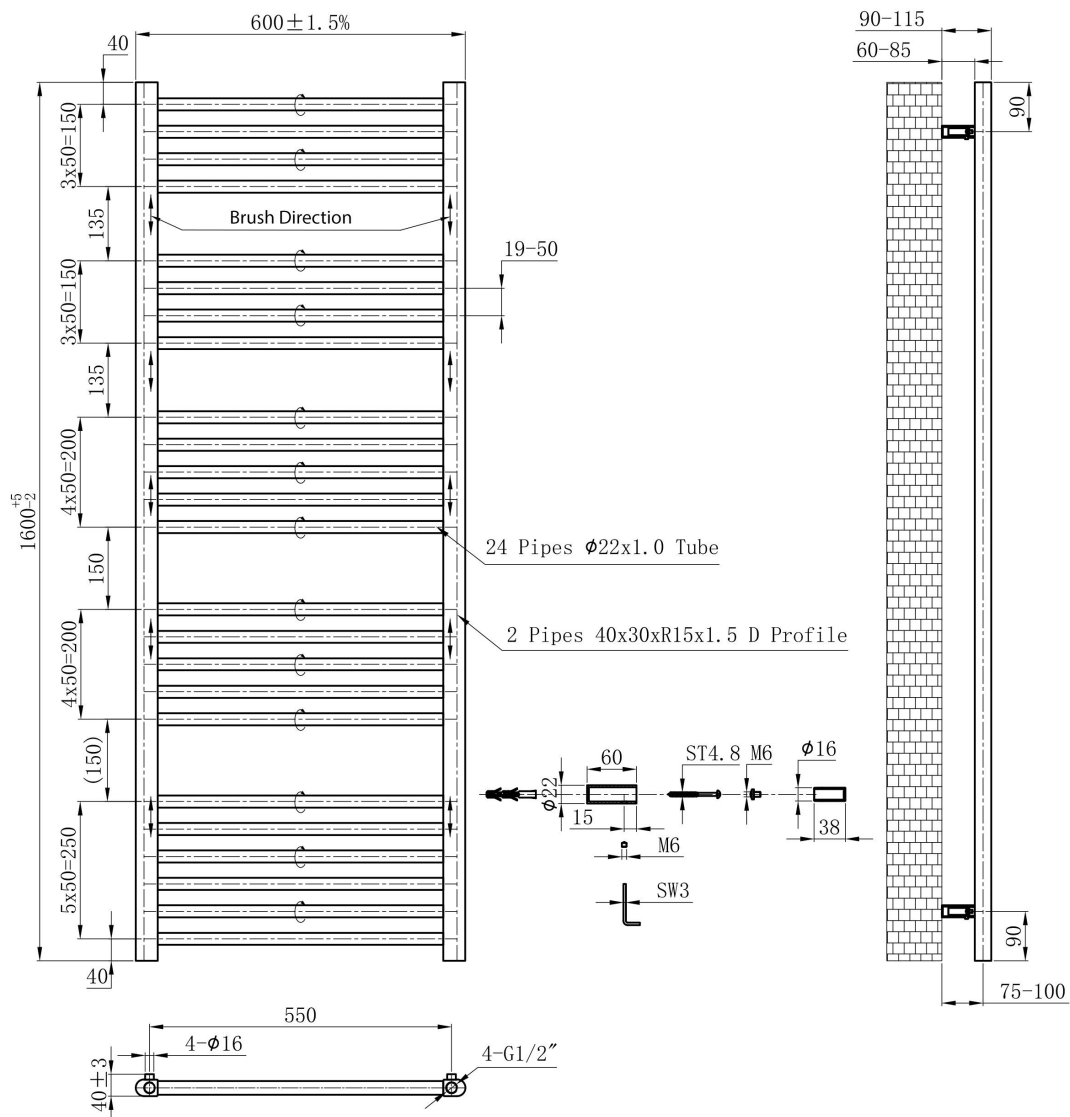

DATASHEET

Image

General Information

Product:	41.1210
Description:	Wendover Straight Stainless Steel Multirail 1600 x 600
Brand:	Eastbrook Company
Colour:	Brushed
Product Range:	Wendover

Product Specifications

Drawing

Wendover Straight Stainless Steel Multirail 1600 x 600mm. Brushed Technical Drawing

Unit: mm

Eastbrook 
Eastbrook Road, Gloucester GL4 3DB
Technical Helpline : 01452 317890
Mon - Fri / 8am - 5pm
Email : technical@eastbrookco.com