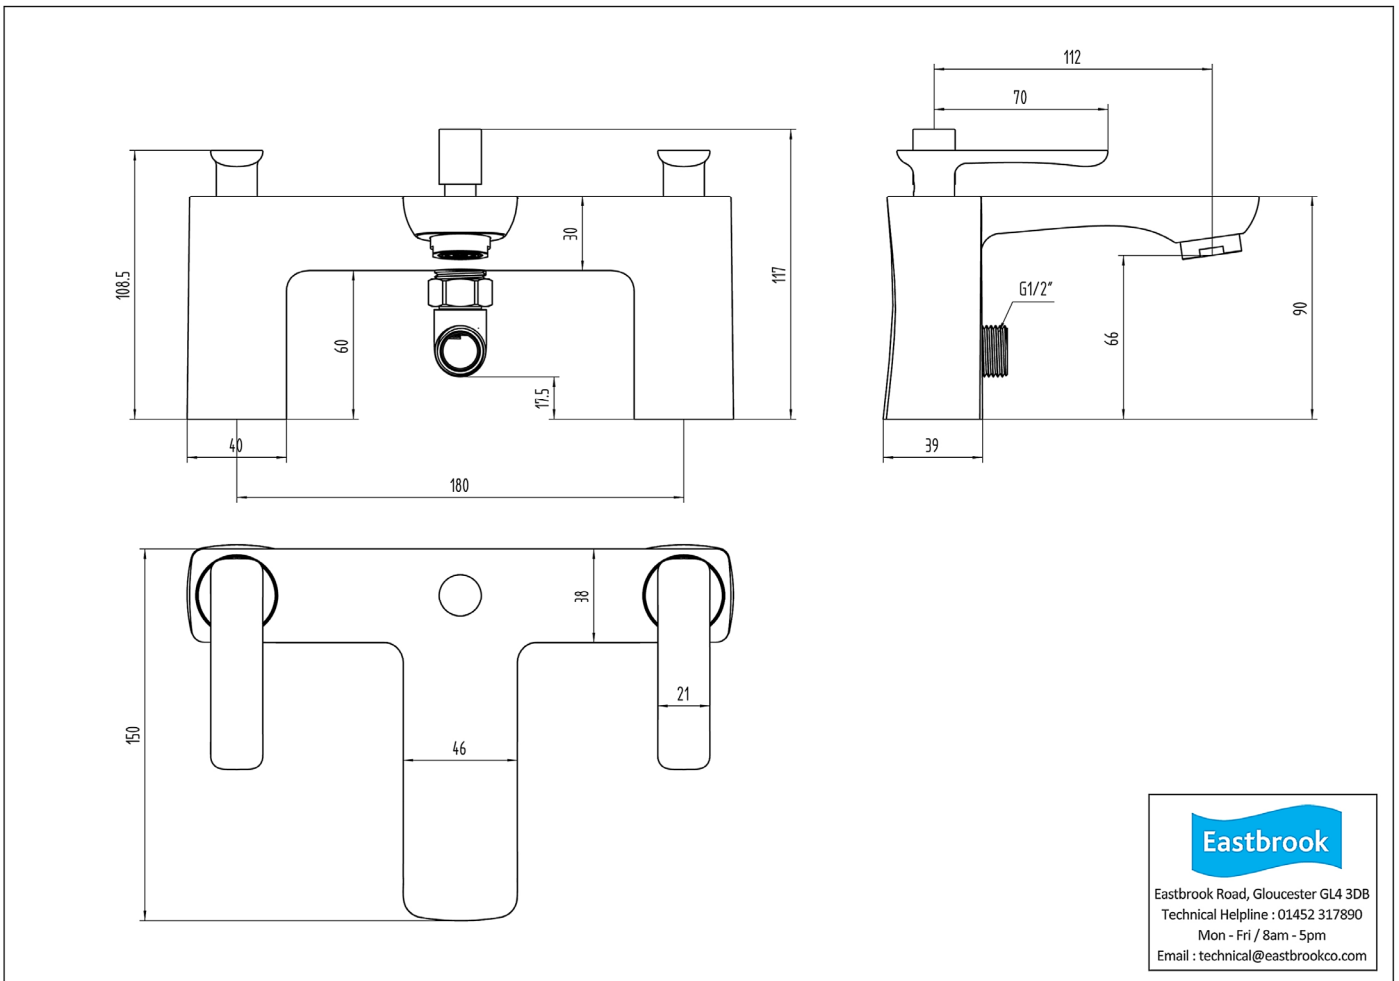

Drawing

Eastbrook Road, Gloucester GL4 3DB
Technical Helpline : 01452 317890
Mon - Fri / 8am - 5pm
Email : technical@eastbrookco.com