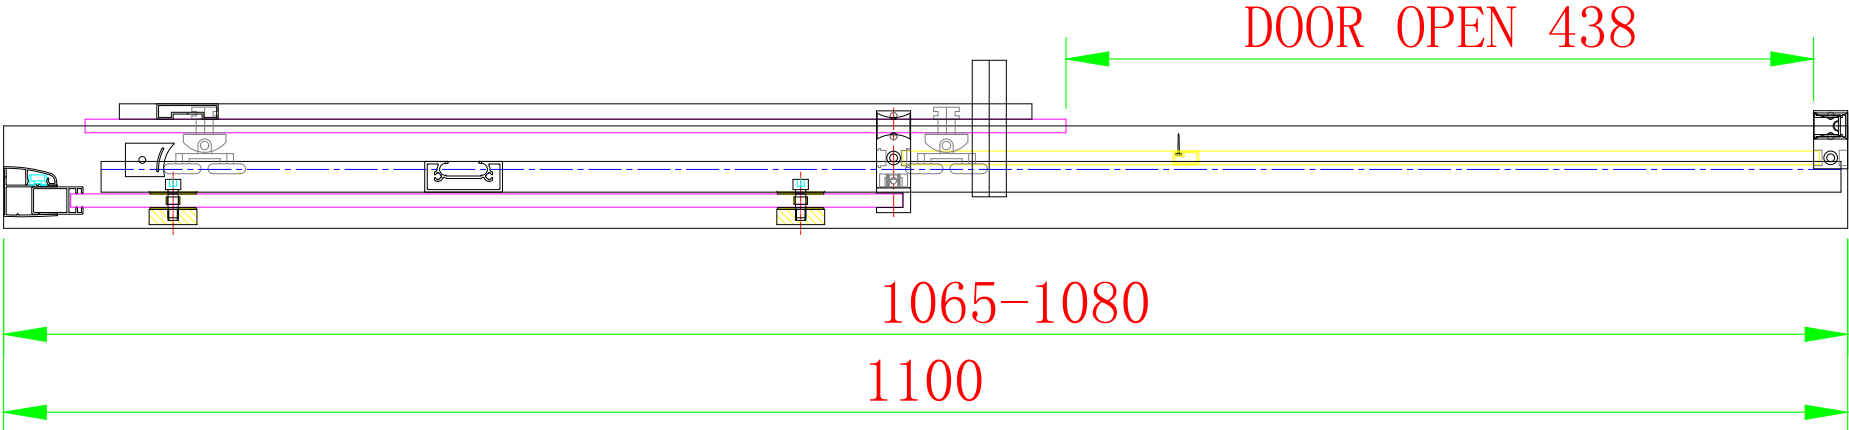

49.6001 8mm Framed Sliding Door Chrome 1000mm

49.6002 8mm Framed Sliding Door Chrome 1100mm

49.6003 8mm Framed Sliding Door Chrome 1200mm

49.6004 8mm Framed Sliding Door Chrome 1400mm

49.6005 8mm Framed Sliding Door Chrome 1600mm

49.6006 8mm Framed Sliding Door Chrome 1700mm

- 49.6001 8mm Framed Sliding Door Chrome 1000mm
- 49.6002 8mm Framed Sliding Door Chrome 1100mm
- 49.6003 8mm Framed Sliding Door Chrome 1200mm
- 49.6004 8mm Framed Sliding Door Chrome 1400mm
- 49.6005 8mm Framed Sliding Door Chrome 1600mm
- 49.6006 8mm Framed Sliding Door Chrome 1700mm