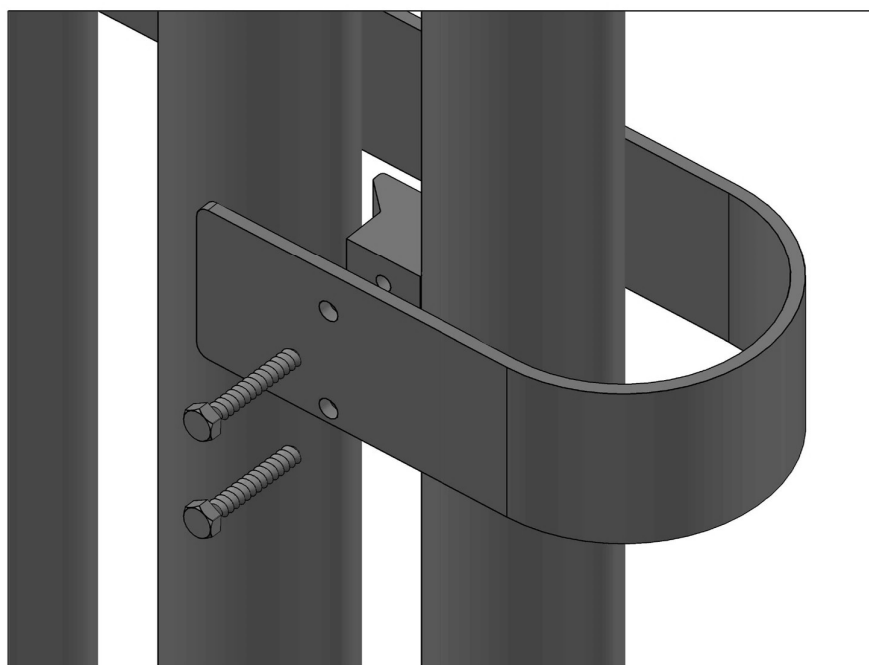

Tunstall Vertical/Horizontal Towel Hanger Instructions

* Must be fitted **before** towel rail is fitted on the wall

* Must be fitted by a fully qualified installer

BOX CONTENTS

Towel Hanger x 1

Screw x 2

Bracket x 1

Gasket x 2

*** Please place gaskets between towel hanger and radiator's rear panels.