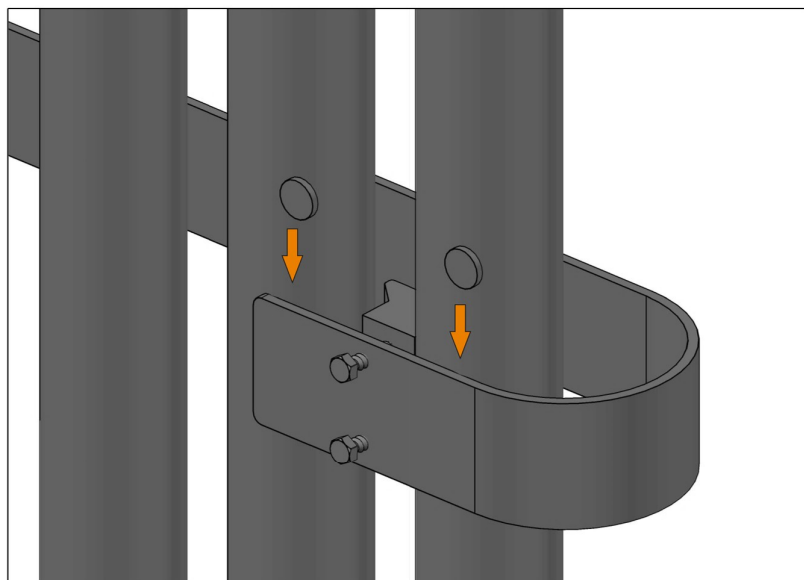

Tunstall Vertical/Horizontal Towel Hanger Instructions

* Must be fitted **before** towel rail is fitted on the wall

* Must be fitted by a fully qualified installer

BOX CONTENTS

Towel Hanger x 1

Screw x 2

Bracket x 1

Gasket x 2

*** Please place gaskets between towel hanger and radiator's rear panels.