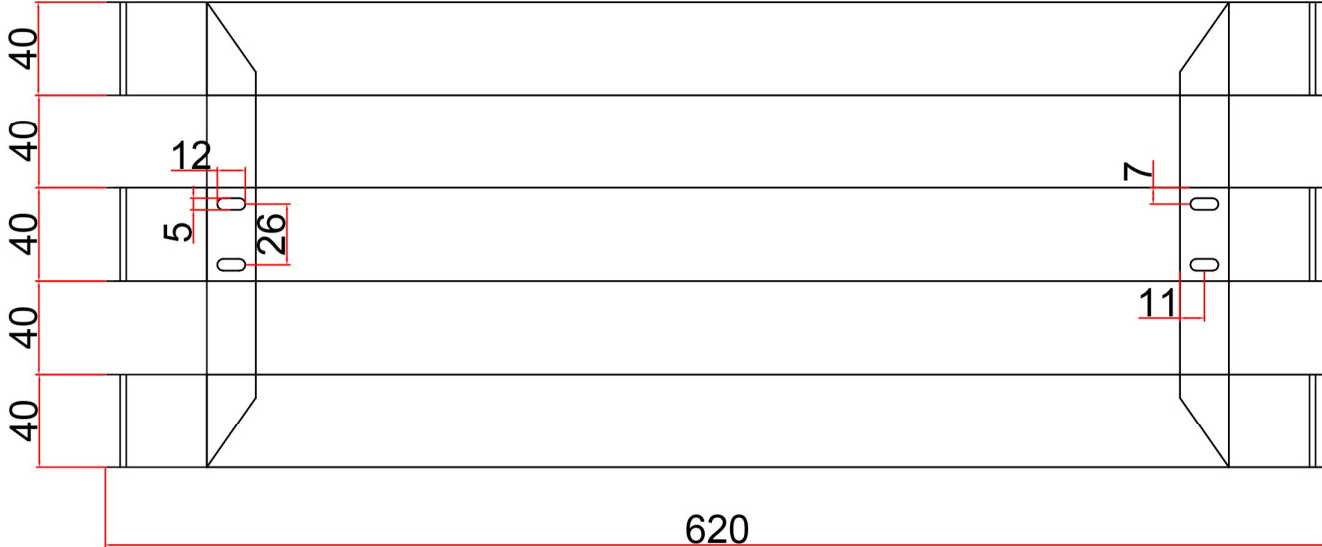

Curved Triple Towel Hanger (Stainless Steel)

Technical Drawing

Eastbrook 
Eastbrook Road, Gloucester GL4 3DB
Technical Helpline : 01452 317890
Mon - Fri / 8am - 5pm
Email : technical@eastbrookco.com