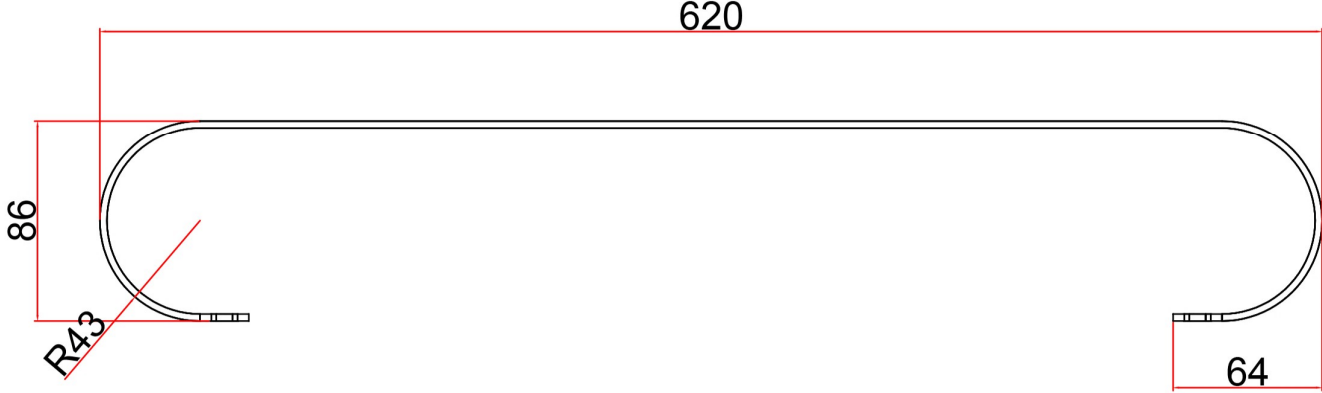

Curved Triple Towel Hanger (Stainless Steel)

Technical Drawing

Eastbrook 
Eastbrook Road, Gloucester GL4 3DB
Technical Helpline : 01452 317890
Mon - Fri / 8am - 5pm
Email : technical@eastbrookco.com