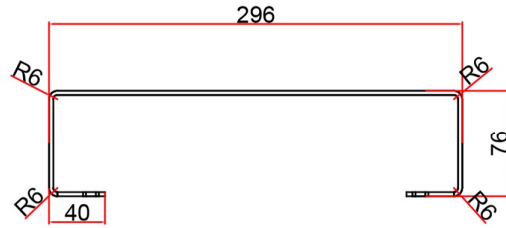

Flat Triple Towel Hanger (Stainless Steel)

Technical Drawing

Eastbrook

Eastbrook Road, Gloucester GL4 3DB

Technical Helpline : 01452 317890

Mon - Fri / 8am - 5pm

Email : technical@eastbrookco.com