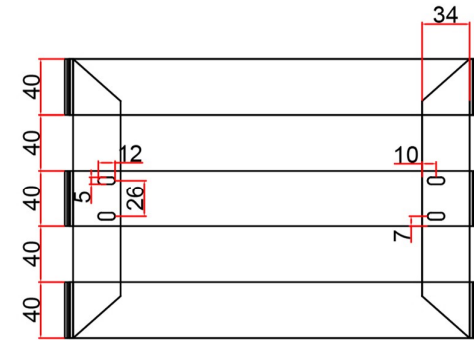

Flat Triple Towel Hanger (Stainless Steel)

Technical Drawing

Eastbrook

Eastbrook Road, Gloucester GL4 3DB

Technical Helpline : 01452 317890

Mon - Fri / 8am - 5pm

Email : technical@eastbrookco.com