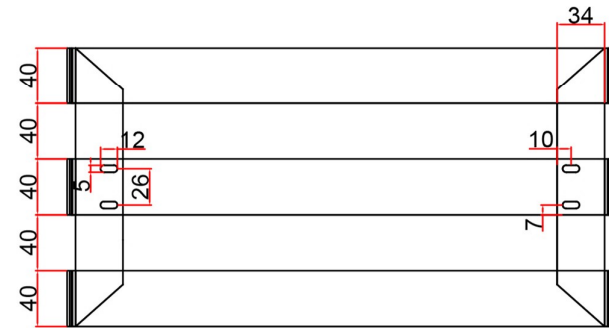

Flat Triple Towel Hanger (Stainless Steel)

Technical Drawing

Eastbrook

Eastbrook Road, Gloucester GL4 3DB

Technical Helpline : 01452 317890

Mon - Fri / 8am - 5pm

Email : technical@eastbrookco.com