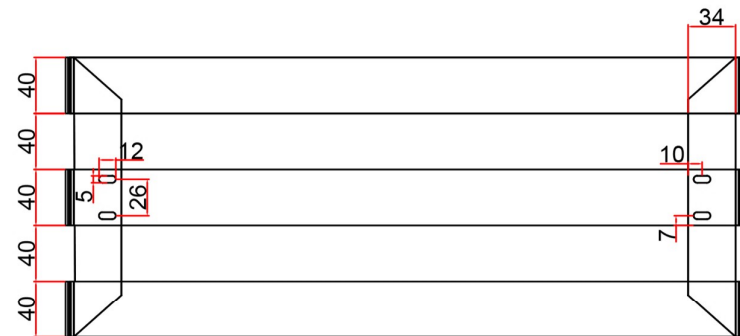

Flat Triple Towel Hanger (Stainless Steel)

Technical Drawing

Eastbrook

Eastbrook Road, Gloucester GL4 3DB

Technical Helpline : 01452 317890

Mon - Fri / 8am - 5pm

Email : technical@eastbrookco.com