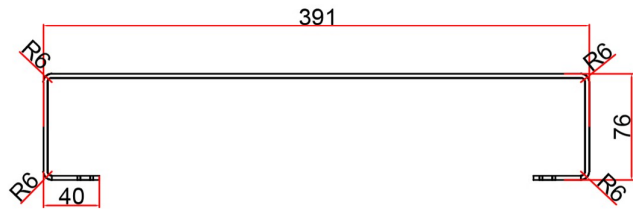

Flat Triple Towel Hanger (Stainless Steel)

Technical Drawing

Eastbrook

Eastbrook Road, Gloucester GL4 3DB

Technical Helpline : 01452 317890

Mon - Fri / 8am - 5pm

Email : technical@eastbrookco.com