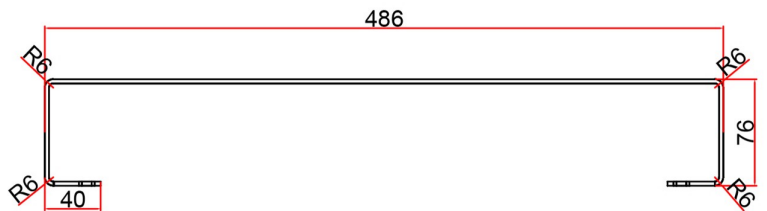

Flat Triple Towel Hanger (Stainless Steel)

Technical Drawing

Eastbrook

Eastbrook Road, Gloucester GL4 3DB

Technical Helpline : 01452 317890

Mon - Fri / 8am - 5pm

Email : technical@eastbrookco.com