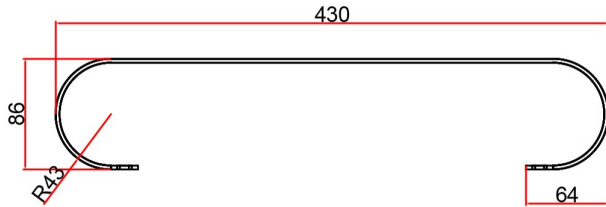

Curved Triple Towel Hanger (Stainless Steel)

Technical Drawing

Eastbrook

Eastbrook Road, Gloucester GL4 3DB

Technical Helpline : 01452 317890

Mon - Fri / 8am - 5pm

Email : technical@eastbrookco.com