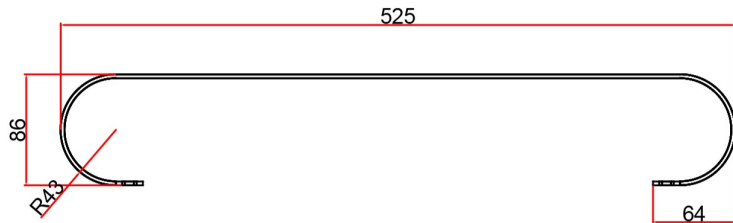

Curved Triple Towel Hanger (Stainless Steel)

Technical Drawing

Eastbrook

Eastbrook Road, Gloucester GL4 3DB

Technical Helpline : 01452 317890

Mon - Fri / 8am - 5pm

Email : technical@eastbrookco.com