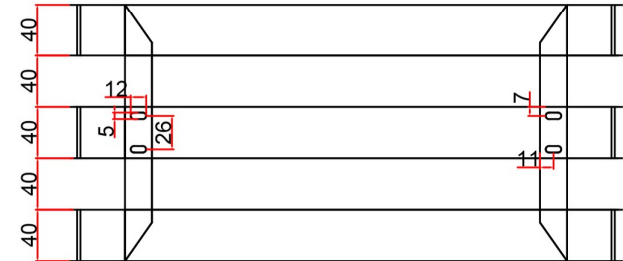

Curved Triple Towel Hanger (Stainless Steel)

Technical Drawing

Eastbrook

Eastbrook Road, Gloucester GL4 3DB

Technical Helpline : 01452 317890

Mon - Fri / 8am - 5pm

Email : technical@eastbrookco.com