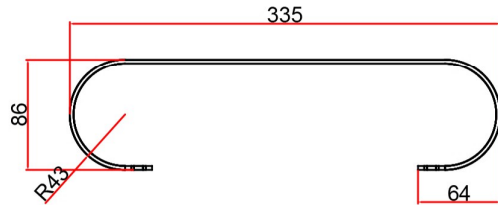

Curved Triple Towel Hanger (Stainless Steel)

Technical Drawing

Eastbrook

Eastbrook Road, Gloucester GL4 3DB

Technical Helpline : 01452 317890

Mon - Fri / 8am - 5pm

Email : technical@eastbrookco.com