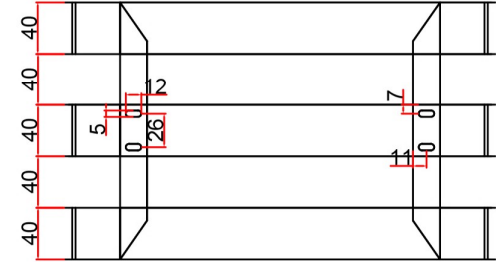

Curved Triple Towel Hanger (Stainless Steel)

Technical Drawing

Eastbrook

Eastbrook Road, Gloucester GL4 3DB

Technical Helpline : 01452 317890

Mon - Fri / 8am - 5pm

Email : technical@eastbrookco.com